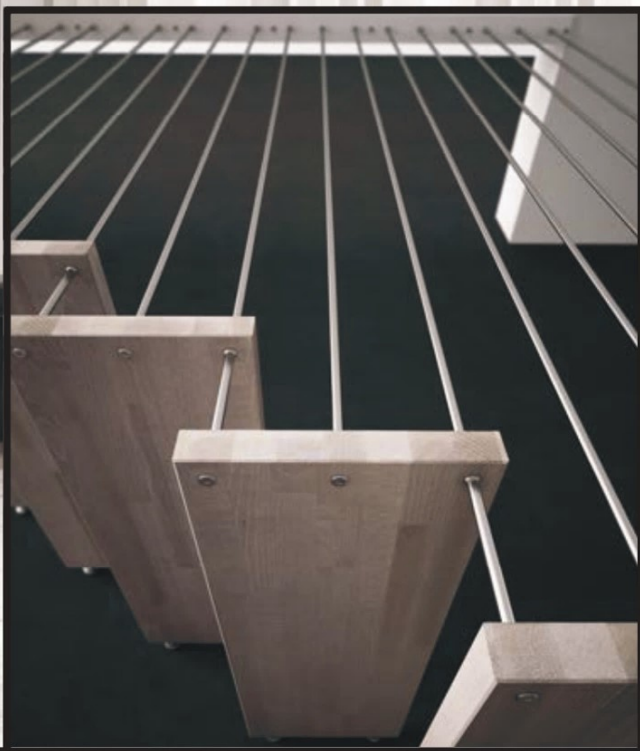

Modi

Pedata in Faggio 40 mm

Beech Treads 40 mm

Ringhiera T01

Railing T01