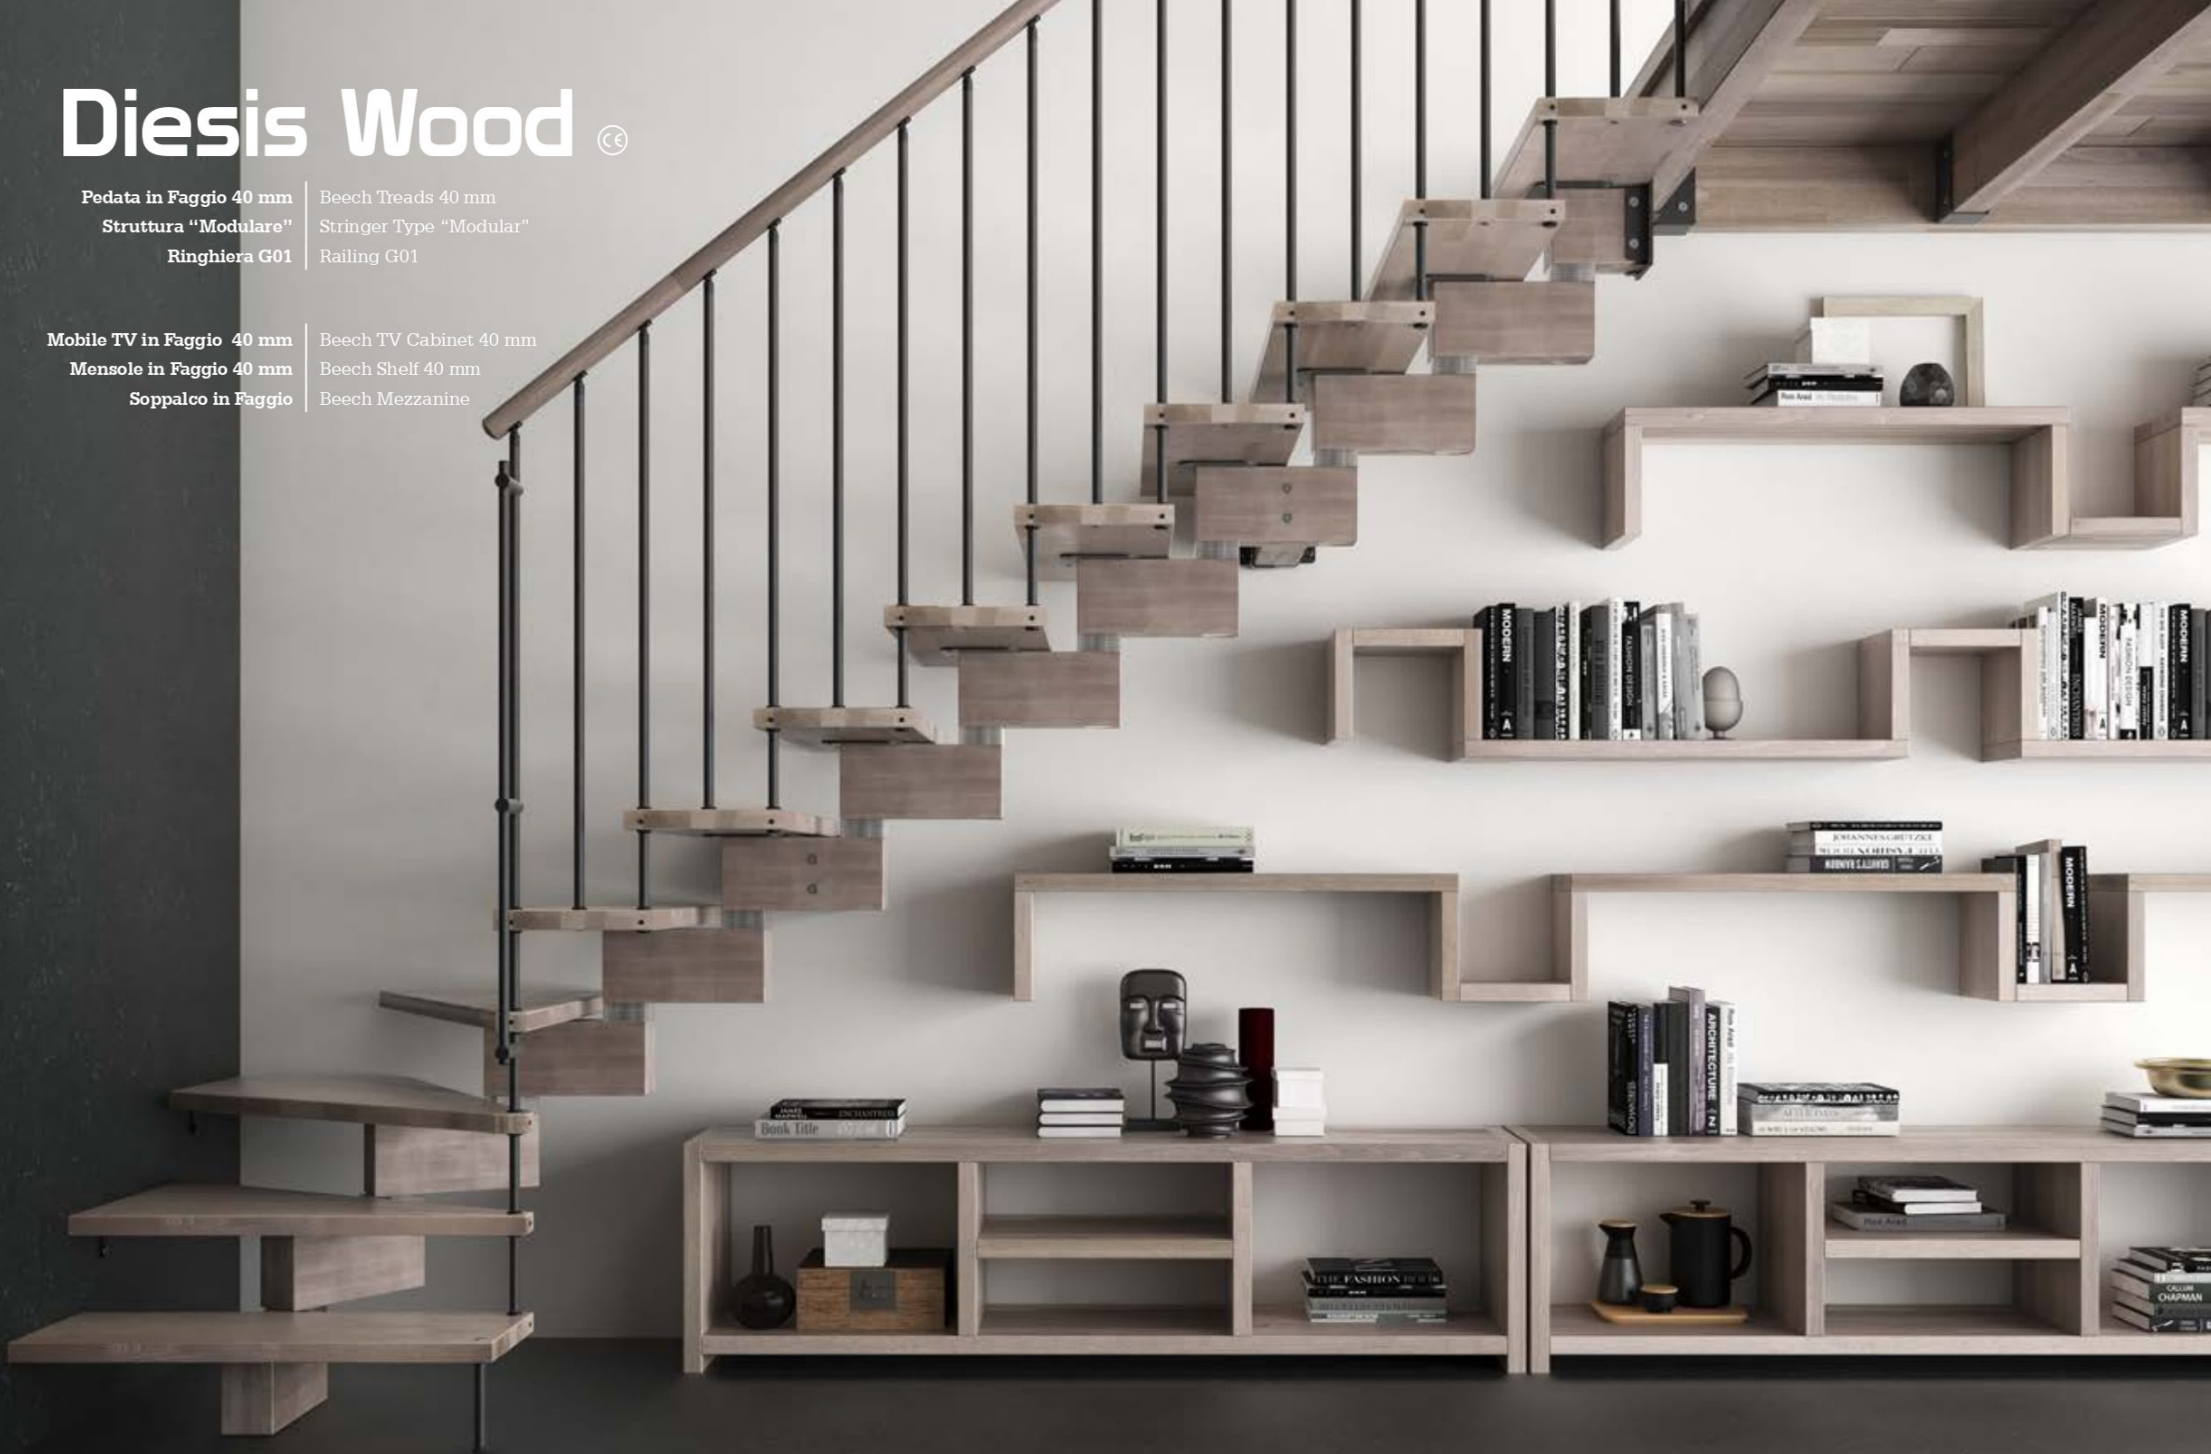

Railing G01

Mobile TV in Faggio 40 mm

Mensole in Faggio 40 mm

Soppalco in Faggio

Beech TV Cabinet 40 mm

Beech Shelf 40 mm

Beech Mezzanine

© Diesis Wood