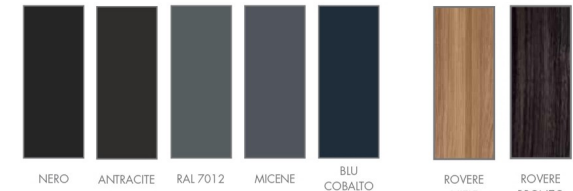

FASCIA VERTICALE IN ESSENZA VENEER VERTICAL STRIP