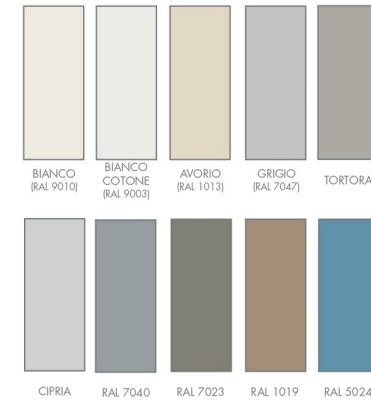

FASCIA VERTICALE LACCATO ULTRA SAT ULTRA SAT VERTICAL STRIP