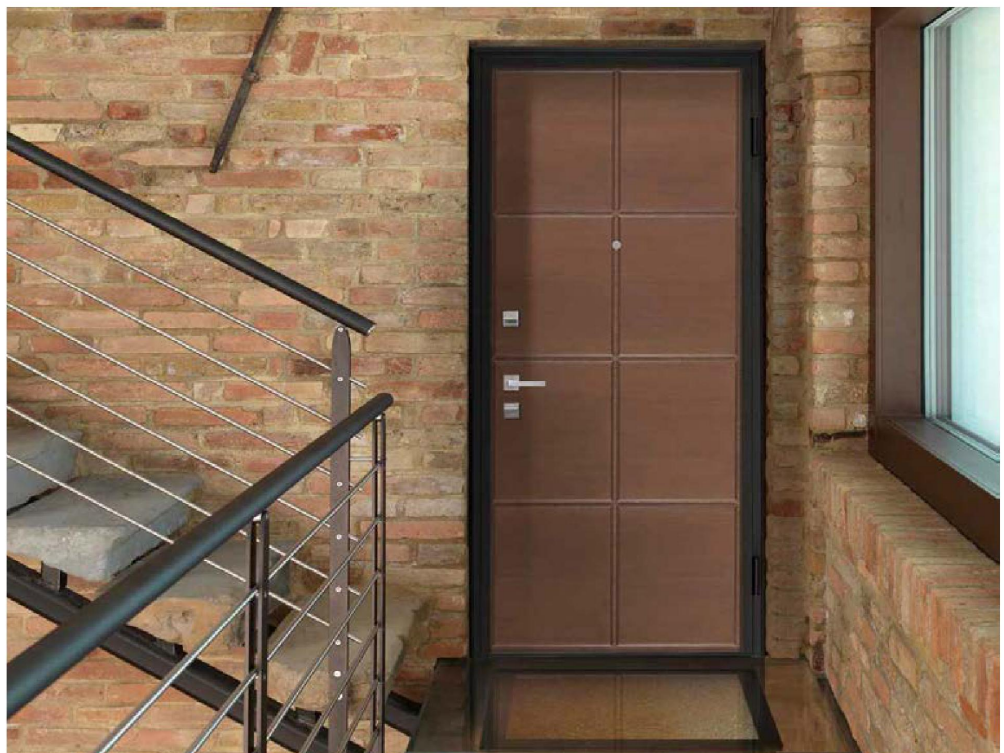

SQUARE

MODELLO SQUARE IN ROVERE ORIZZONTALE COLOR TABACCO. MANIGLIA H4 A ROSETTA QUADRA IN CROMO SATINATO COMPLETA DI POMOLO PER DISPOSITIVO BLOCK COORDINATO.

Square model in horizontal oak tobacco color. H4 handle with matt chrome squared support complete with coordinated block device.

Modelo Square en color roble color tabaco horizontal. Manija H4 con roseta cuadrada en satinado cromado completo con perilla para el bloque.