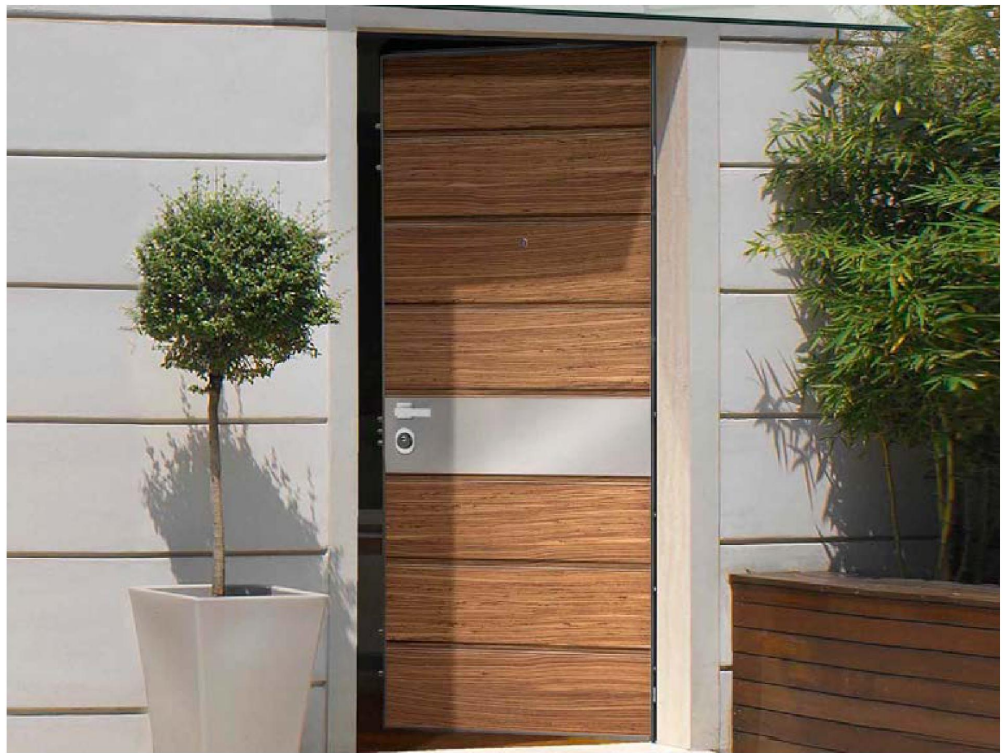

PAIS

MODELLO PAIS IN TEAK CON FRESATURA ORIZZONTALE.
MANIGLIA H4 A ROSETTA QUADRA IN CROMO SATINATO.

Pais model in teak with horizontal engraving. H4 handle with
matt chrome squared support.

Modelo Pais en teca con fresado horizontal. Manija H4 con
roseta cuadrada en satinado cromado.