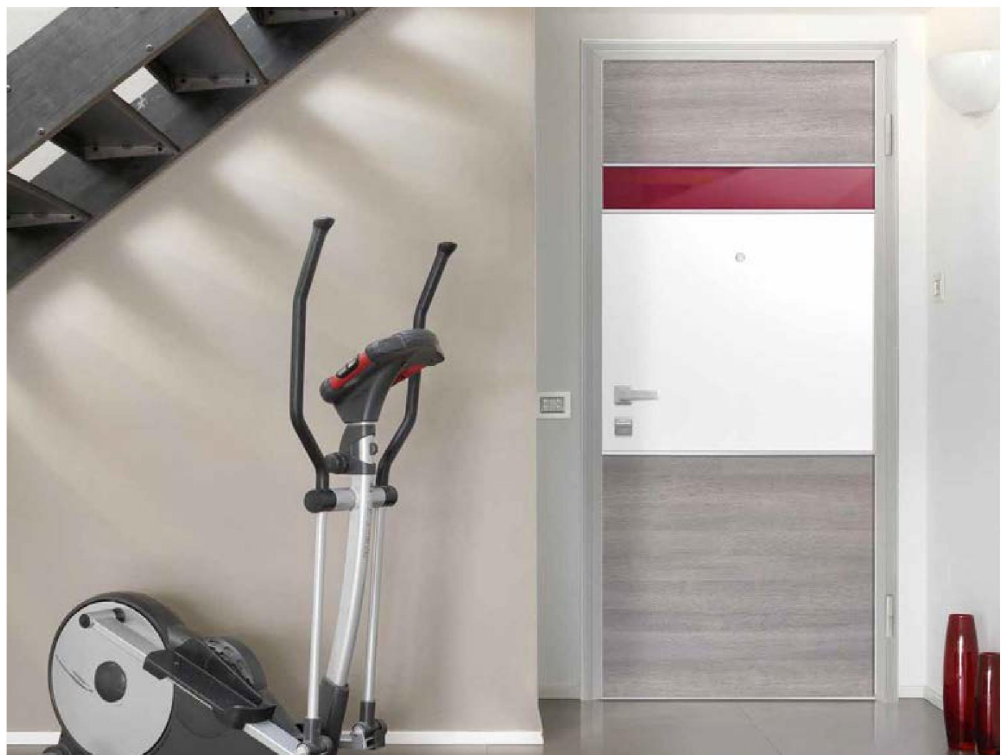

VERTIGO

MODELLO VERTIGO 1 COMPOSTO DA LAMINATO CENERE TRANCHÉ, BIANCO OPACO RAL 9010, ROSSO RAL 3011 LUCIDO. MANIGLIA H4 A ROSETTA QUADRA IN CROMO SATINATO.