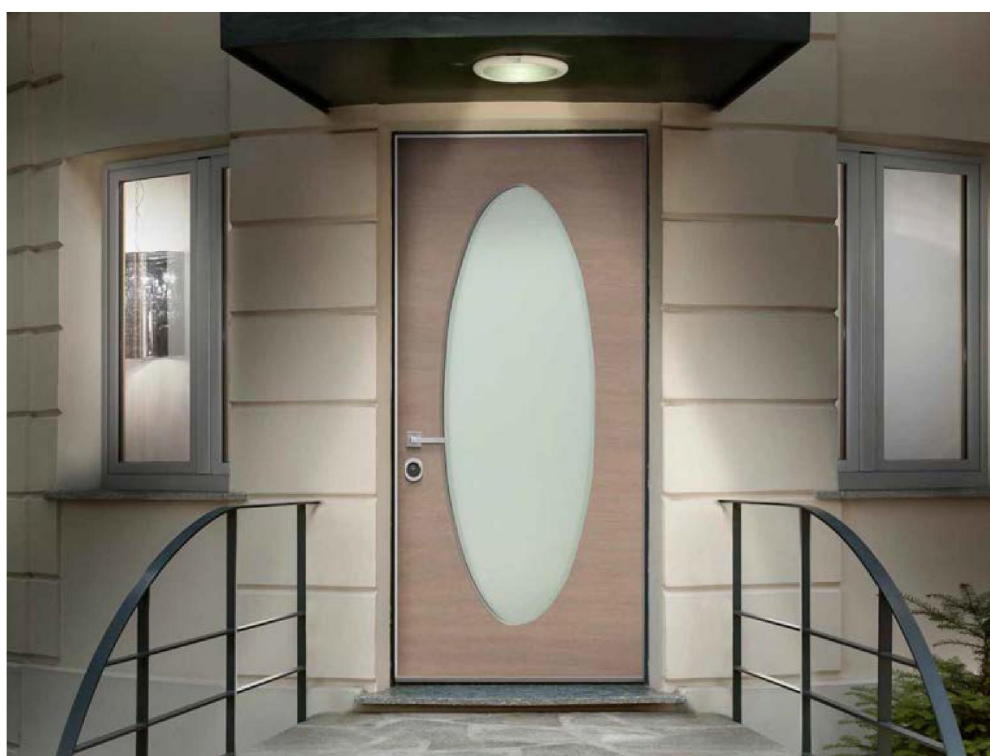

OVAL

MODELLO OVAL IN ROVERE ORIZZONTALE COLOR PIETRA CON VETRO SATINATO BIANCO. MANIGLIA FENIX A ROSETTA QUADRA IN CROMO SATINATO.

Modelo Oval en roble horizontal color piedra con cristal satinado blanco. Manija Fenix con roseta cuadrada en satinado cromado.