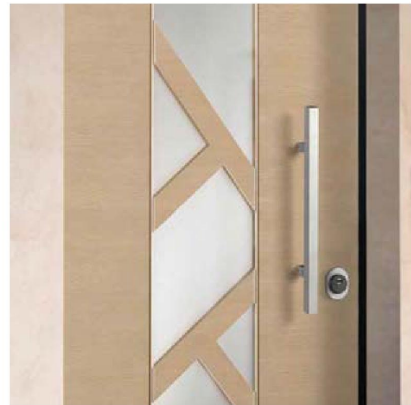

MAP

MODELLO MAP IN ROVERE ORIZZONTALE COLOR PIETRA CON VETRO SATINATO BIANCO. MANIGLIONE FISSO 46 CM IN CROMO SATINATO.

Map model in horizontal oak stone color with matt white glass. Fixed handle is 46 cm in matt chrome.