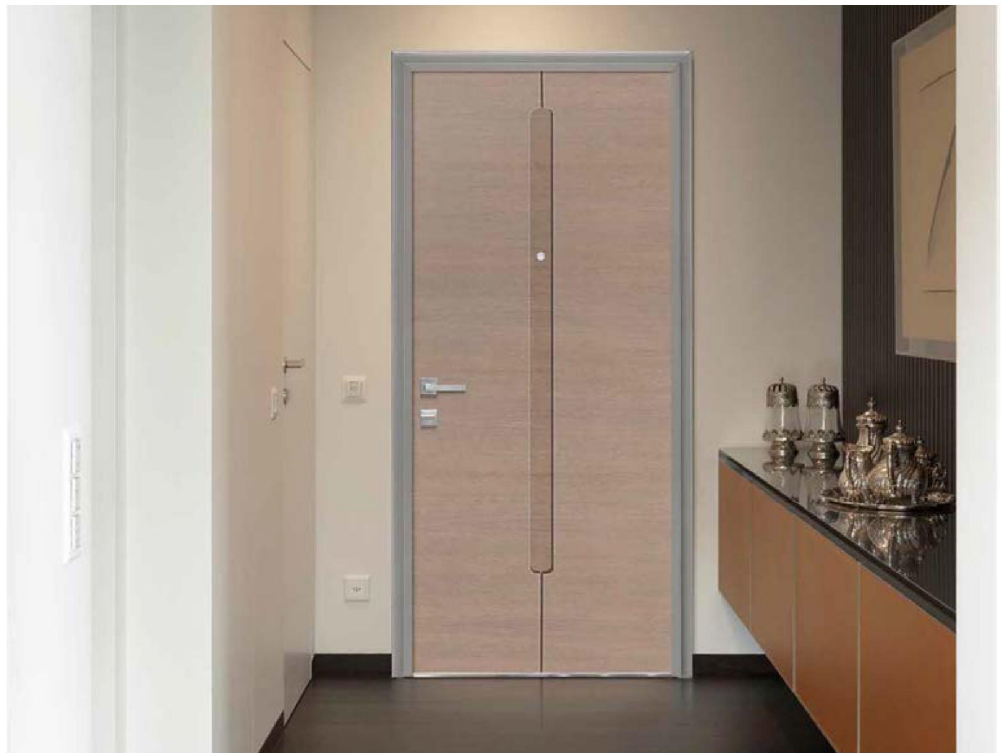

LINK

MODELLO LINK TUTTO IN ROVERE ORIZZONTALE COLOR PIETRA. MANIGLIA H4 A ROSETTA QUADRA IN CROMO SATINATO.

Link model in horizontal oak stone color. H4 handle with matt chrome squared support.

Modelo Link todo en roble horizontal color piedra. Manija H4 con roseta cuadrada en satinado cromado.