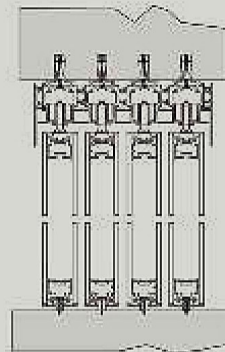

Sistema scorrevole con mantovana in alluminio quattro ante. Mobili con profilo in alluminio e doppio vetro fissaggio a soffitto.

Sliding system with aluminum cover. Four sliding door panels with perimetrical aluminum profile and double glass ceiling fixing system.