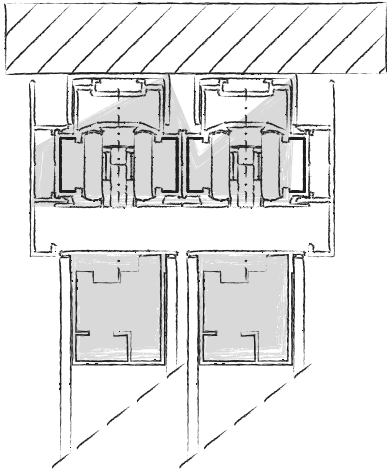

Il profilo di regolazione e compensazione a soffitto di cui sono dotati tutti i nostri binari permette facilmente di recuperare i disagi da un'opera muraria non perfettamente rifinita.

The ceiling adjustment and compensation profile with which all our tracks are equipped allows you to easily recover the inconvenience from a ceiling that is not perfectly finished.