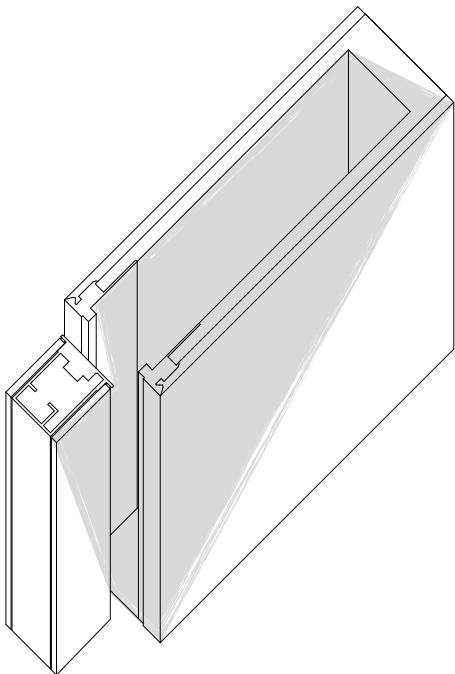

Telaio ESSENTIAL | Anta GOLDEN

ESSENTIAL Frame | GOLDEN

Lo stile contemporaneo, a differenza del minimal, è più aperto alla decorazione. È uno stile molto comune nelle case di nuova costruzione o in ristrutturazione e le porte della collezione GOLDEN si sposano perfettamente con questo grazie alla notevole capacità di personalizzazione di cui sono dotate. In generale si basa su colori neutri e materiali caldi, ma non è così dappertutto. Questo stile ti permette anche con il fai-da-te, di arredare al meglio gli spazi domestici perché puoi mixare colori e finiture a piacimento, ha anche il vantaggio di portare in casa maggiore personalità.

Contemporary style, unlike minimal, is more open to decoration. It is a very common style in newly built or renovated houses and the doors of the GOLDEN collection are perfect for this thanks to the remarkable customization capacity they are equipped with. In general it is based on neutral colors and warm materials, but this is not the case everywhere. This style allows you to furnish domestic spaces in the best possible way because you can mix colors and finishes at will, it also has the advantage of bringing more personality into the home.