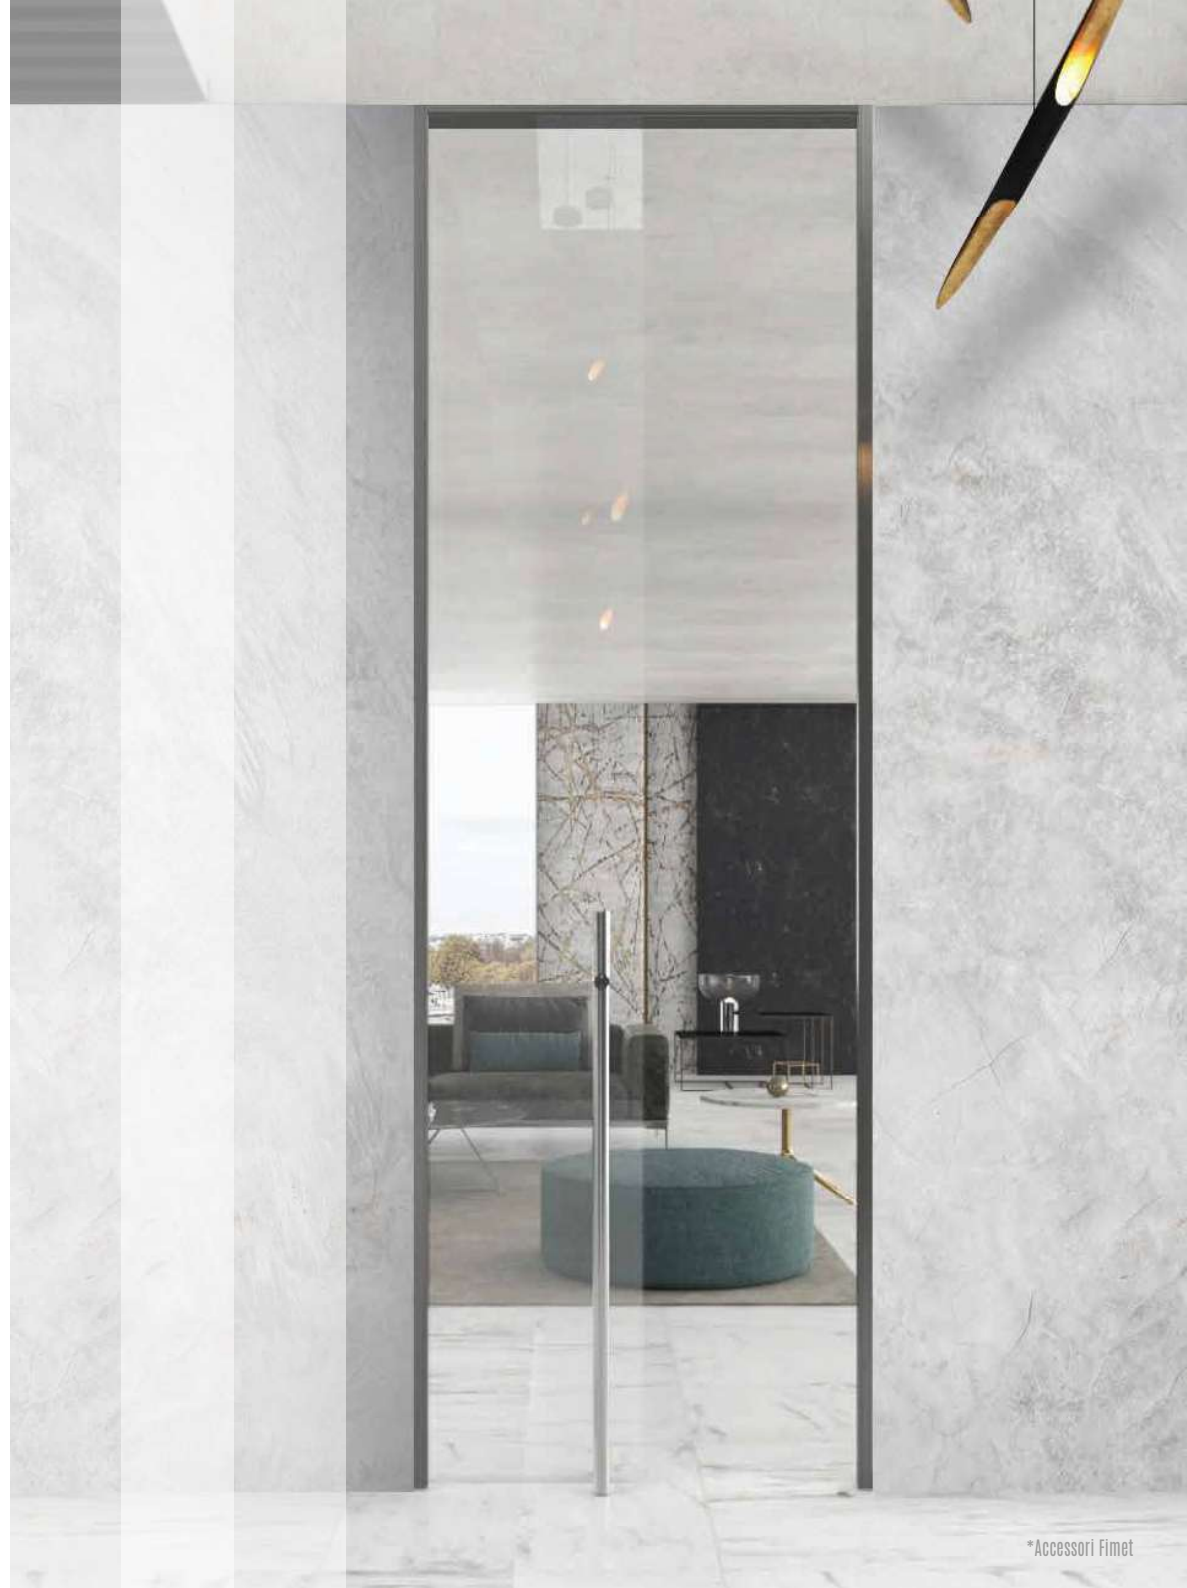

Certified stainless steel pull handles available in variable heights and with the possibility of inserting a cylinder with key to make closing the glass door discreet and functional.

TELAIO SLIM SI.CRYSTAL4

TELAIO STAROX GRIGIO
CRISTALLO TRASPARENTE
MANIGLIONE ECUADOR H 1250 MM
CON SERRATURA

///

STAROX GREY FRAME
TRANSPARENT GLASS
HANDLE ECUADOR H1250 MM
WITH LOCK

Telaio ESSENTIAL | Anta MYSTIC

ESSENTIAL Frame | MYSTIC