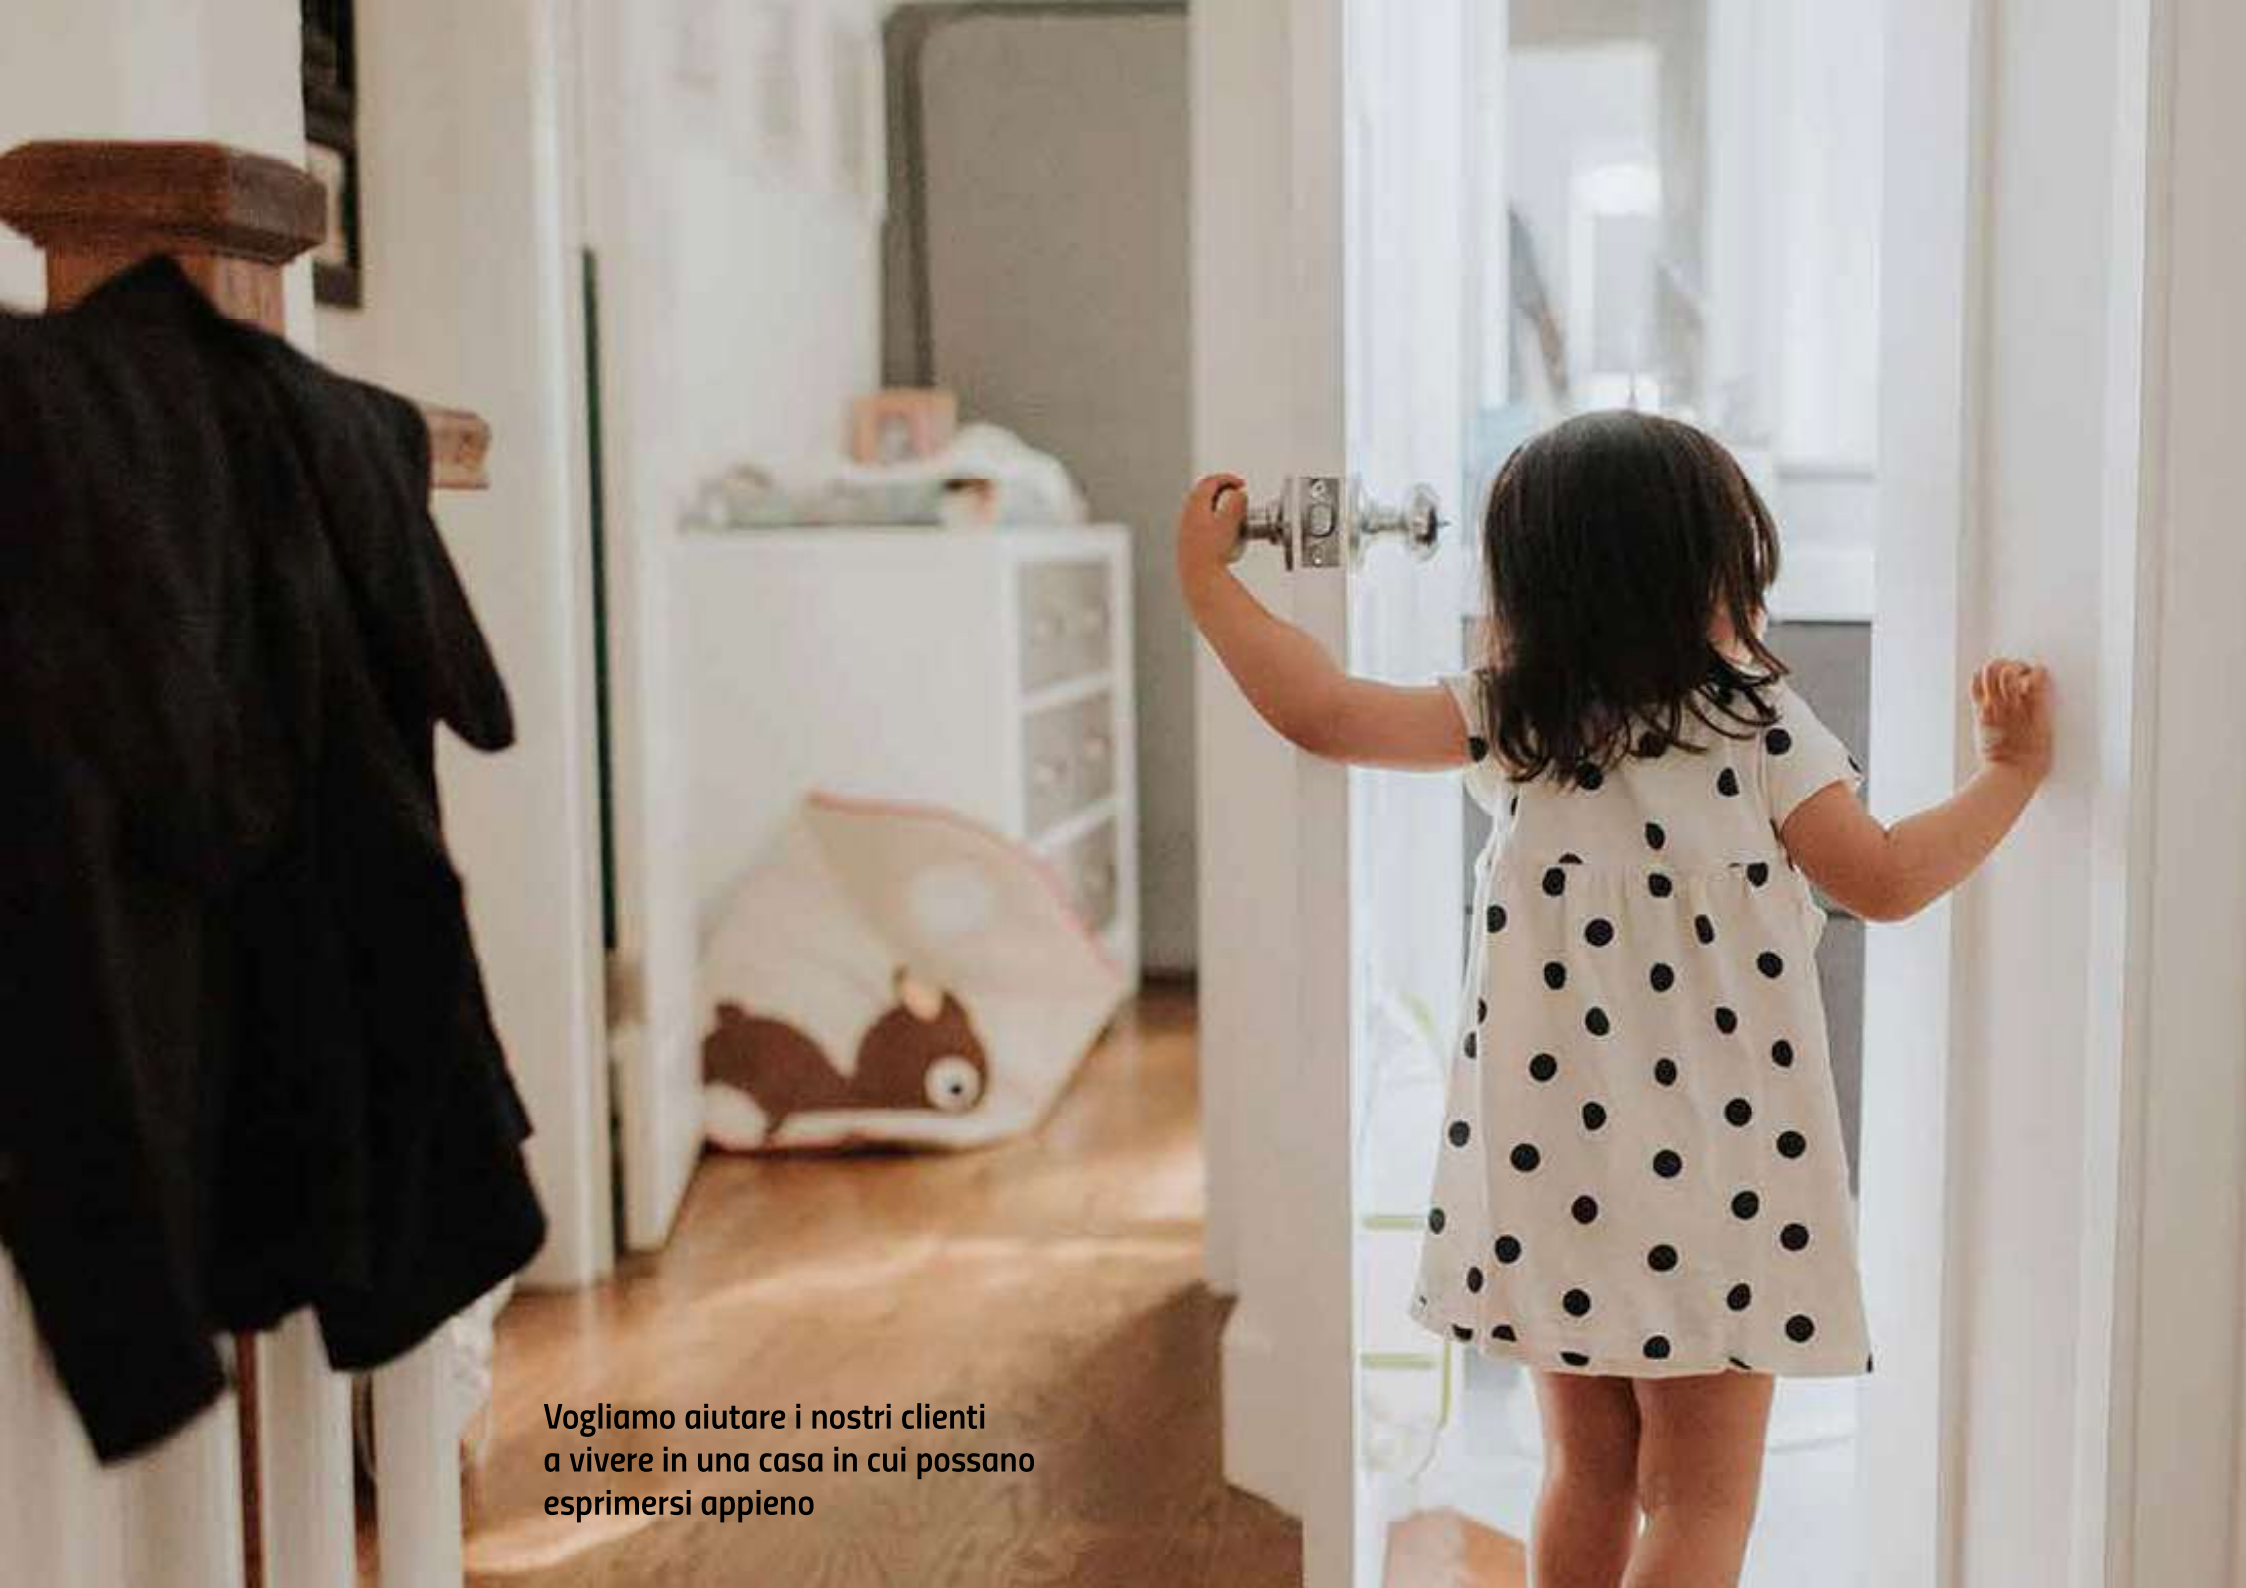

Vogliamo aiutare i nostri clienti
a vivere in una casa in cui possano
esprimersi appieno