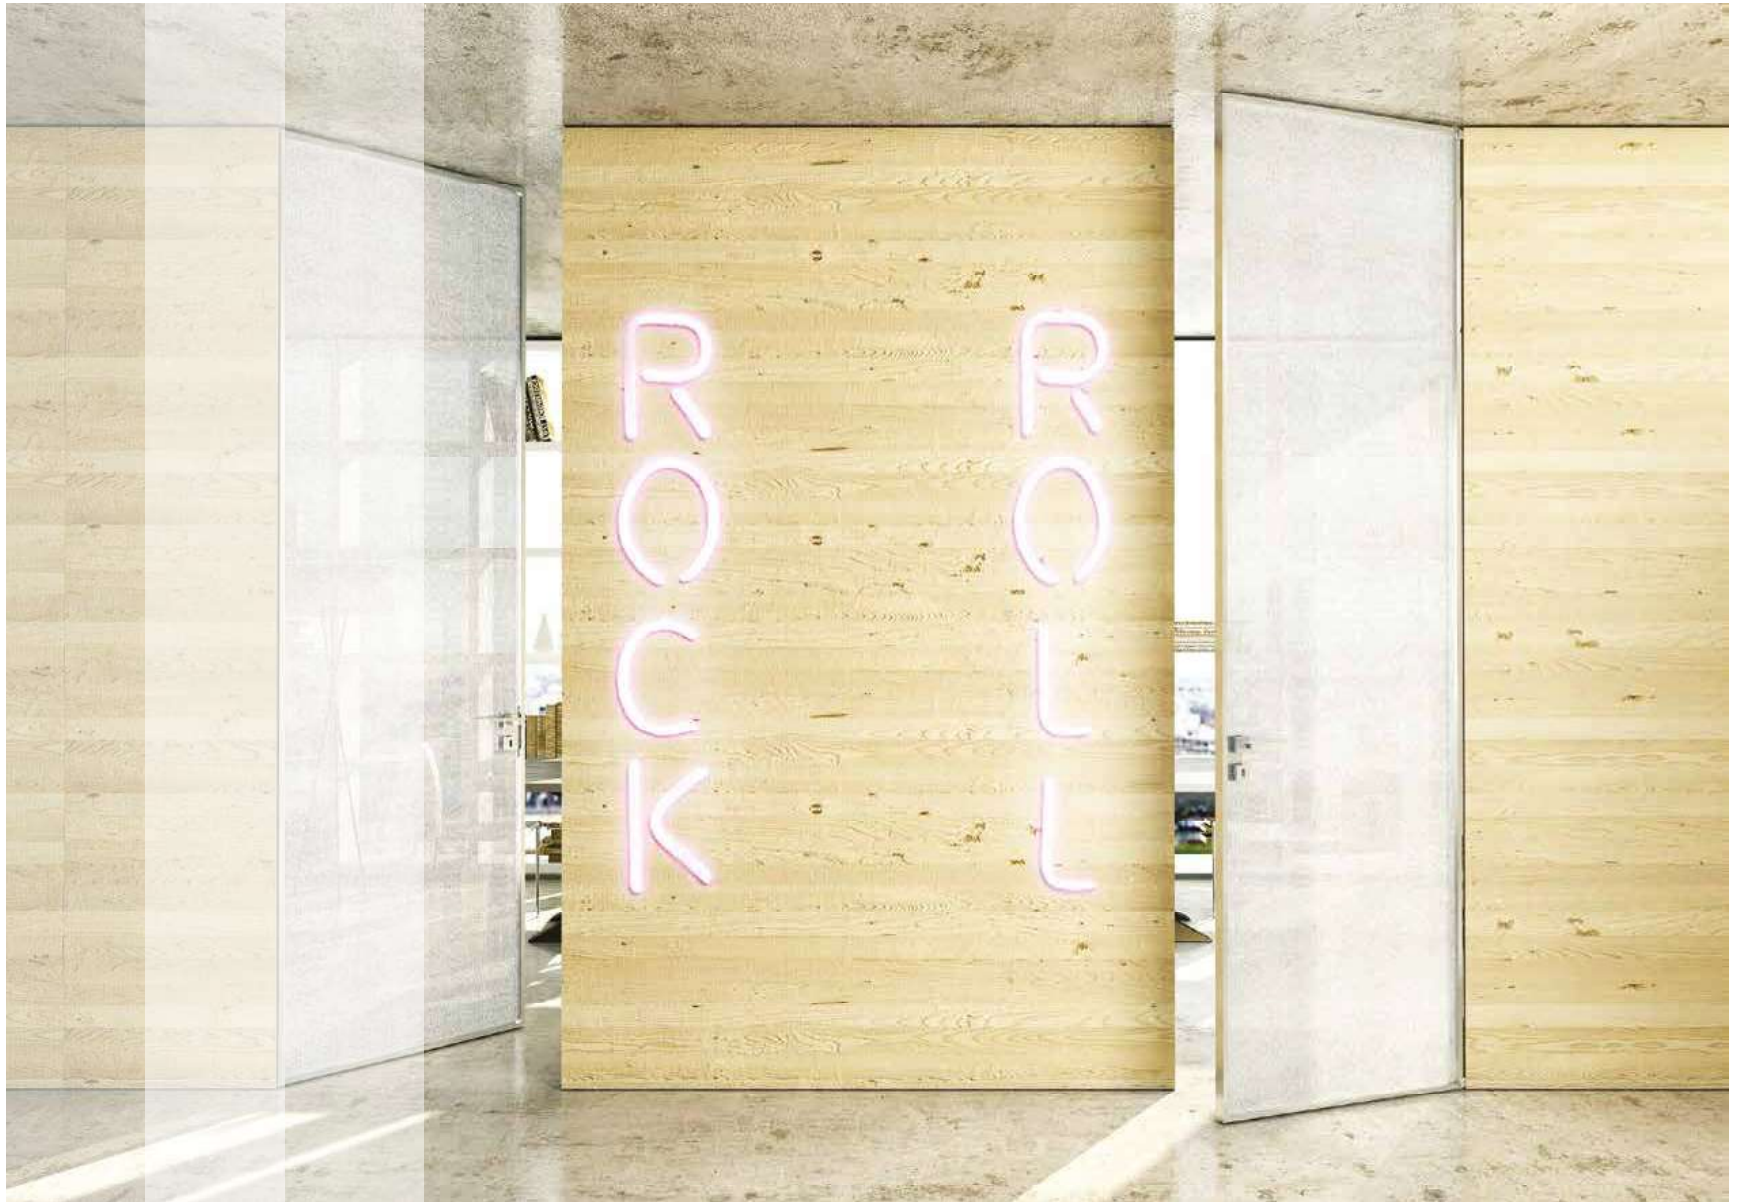

///

OXY SILVER FRAME  
LYNUM WHITE GLASS