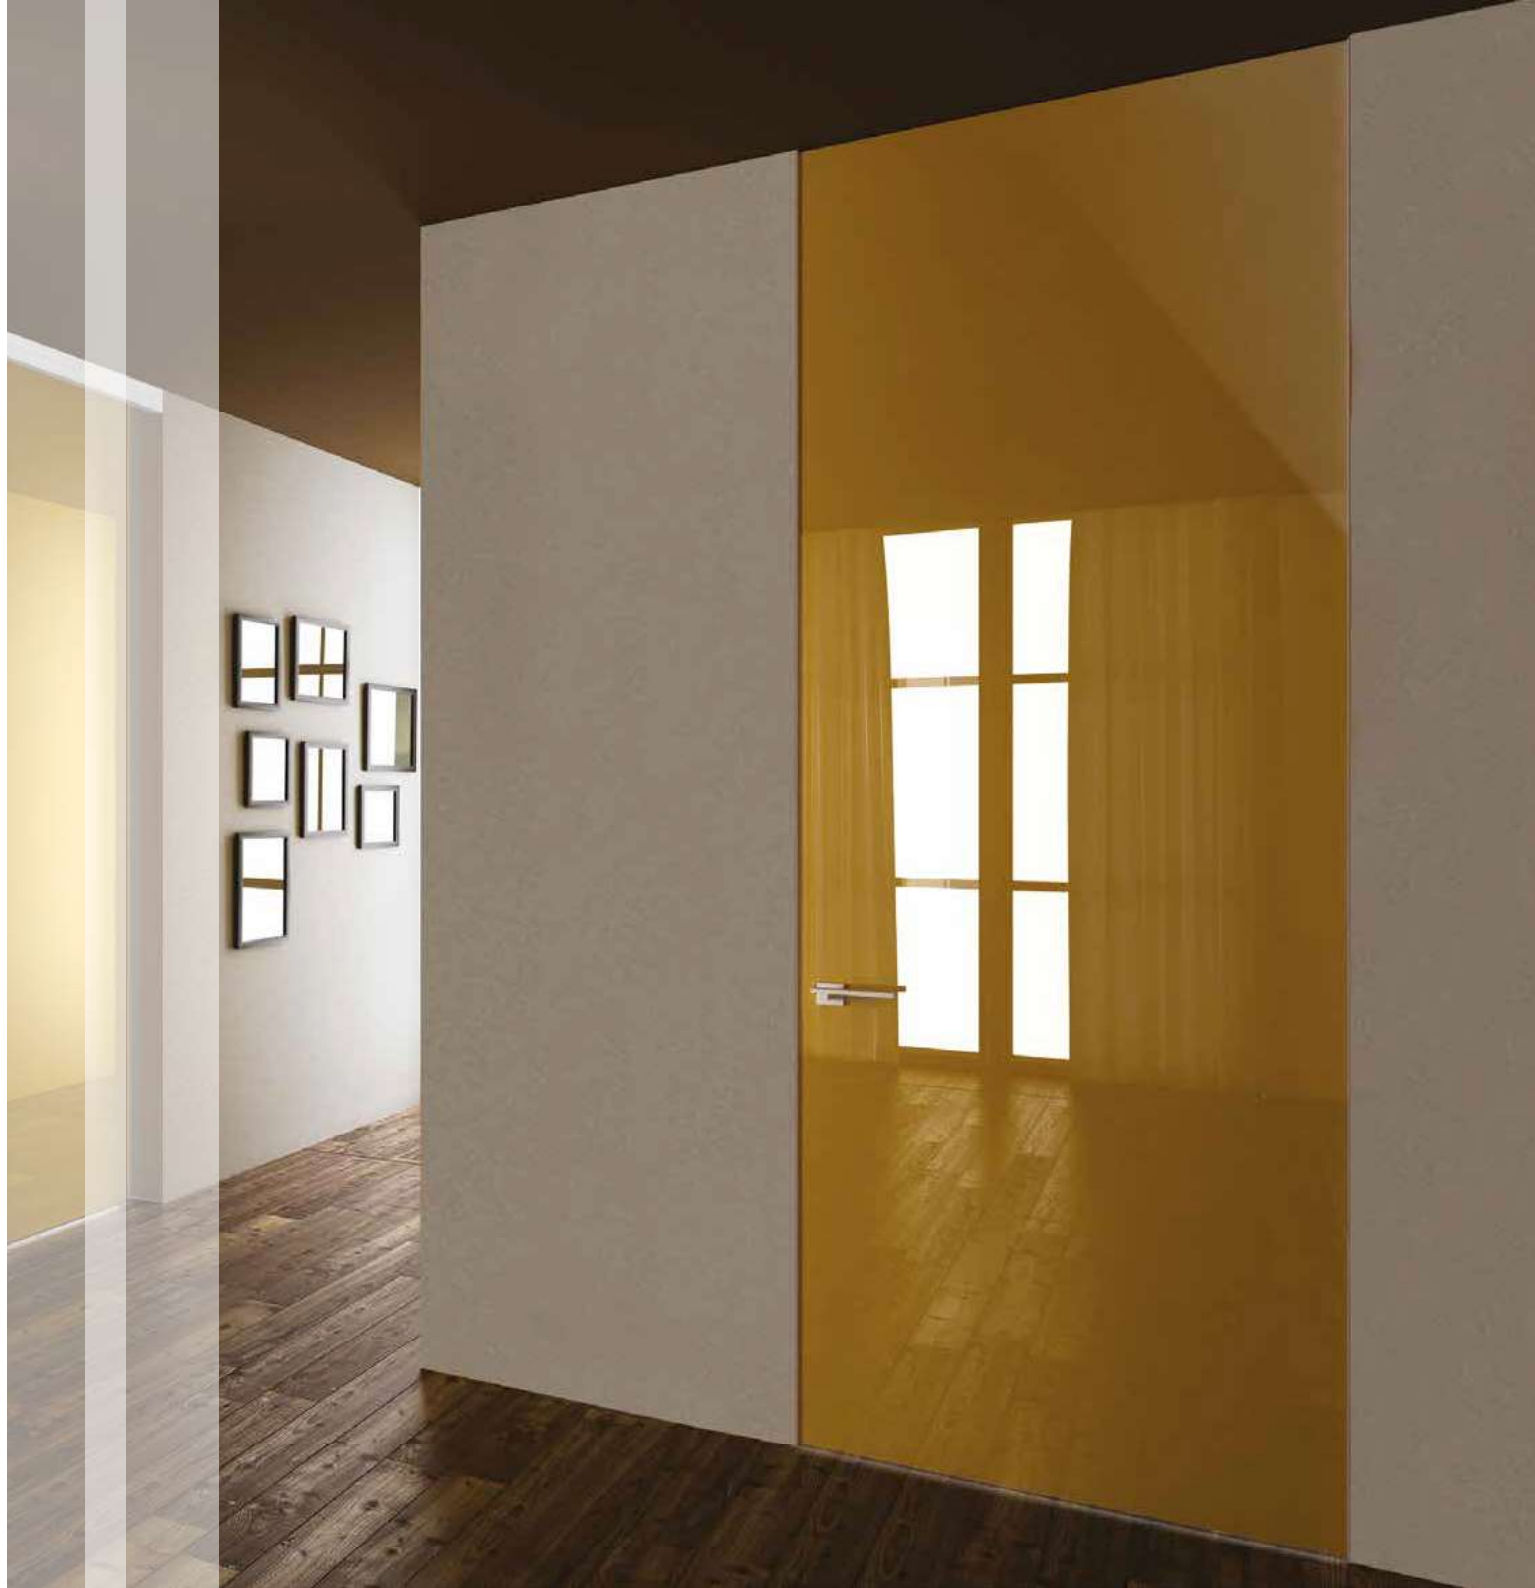

TELAIO GHOST BT.GOLDEN8

-

TELAIO OXY SILVER
CRISTALLO LACCATO GIALLO SABBIA
RAL 1033

///

OXY SILVER FRAME
GLOSS LACQUERED
YELLOW RAL 1033 GLASS