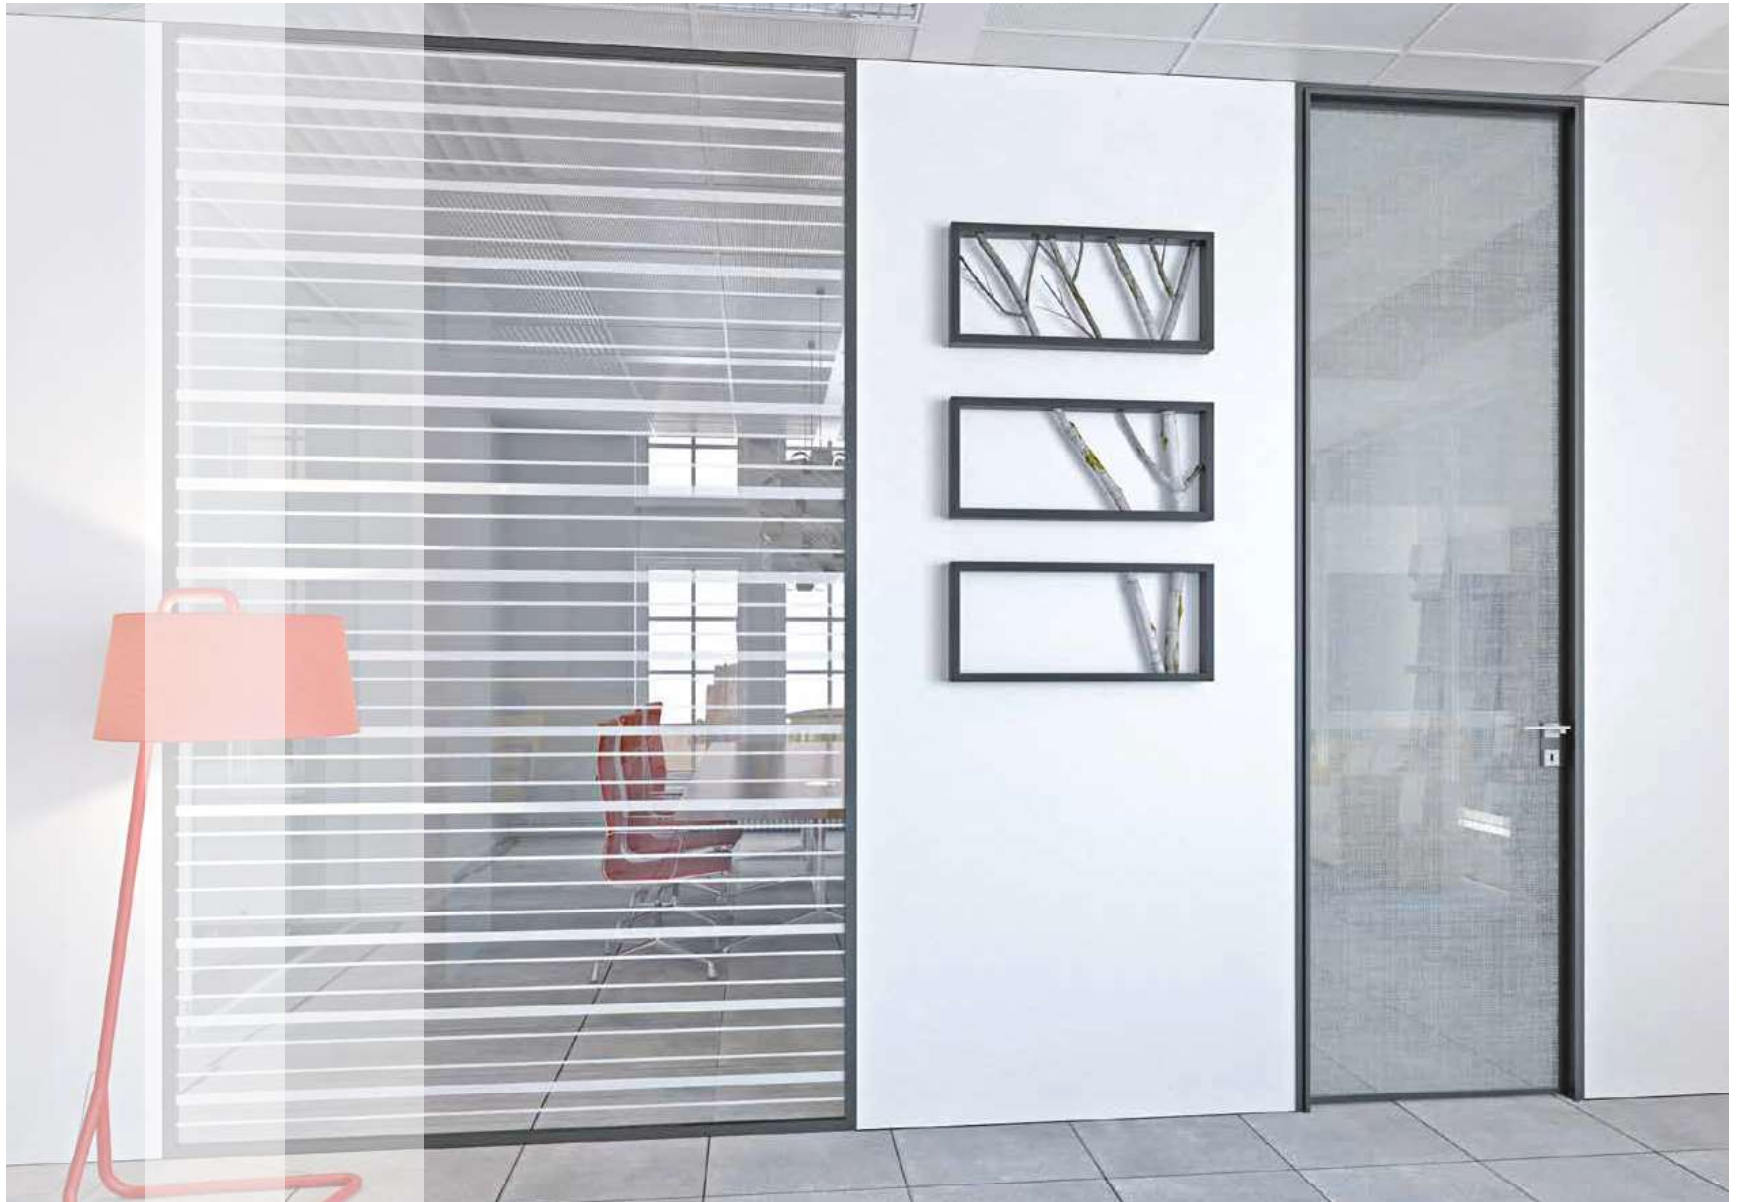

TELAIO SLIM
BT.MYSTIC6

-

TELAIO TUNGSTENO FINE
CRISTALLO LYNUM GRIGIO
TRASPARENTE

///

TUNGSTENO FINE FRAME
LYNUM GREY GLASS