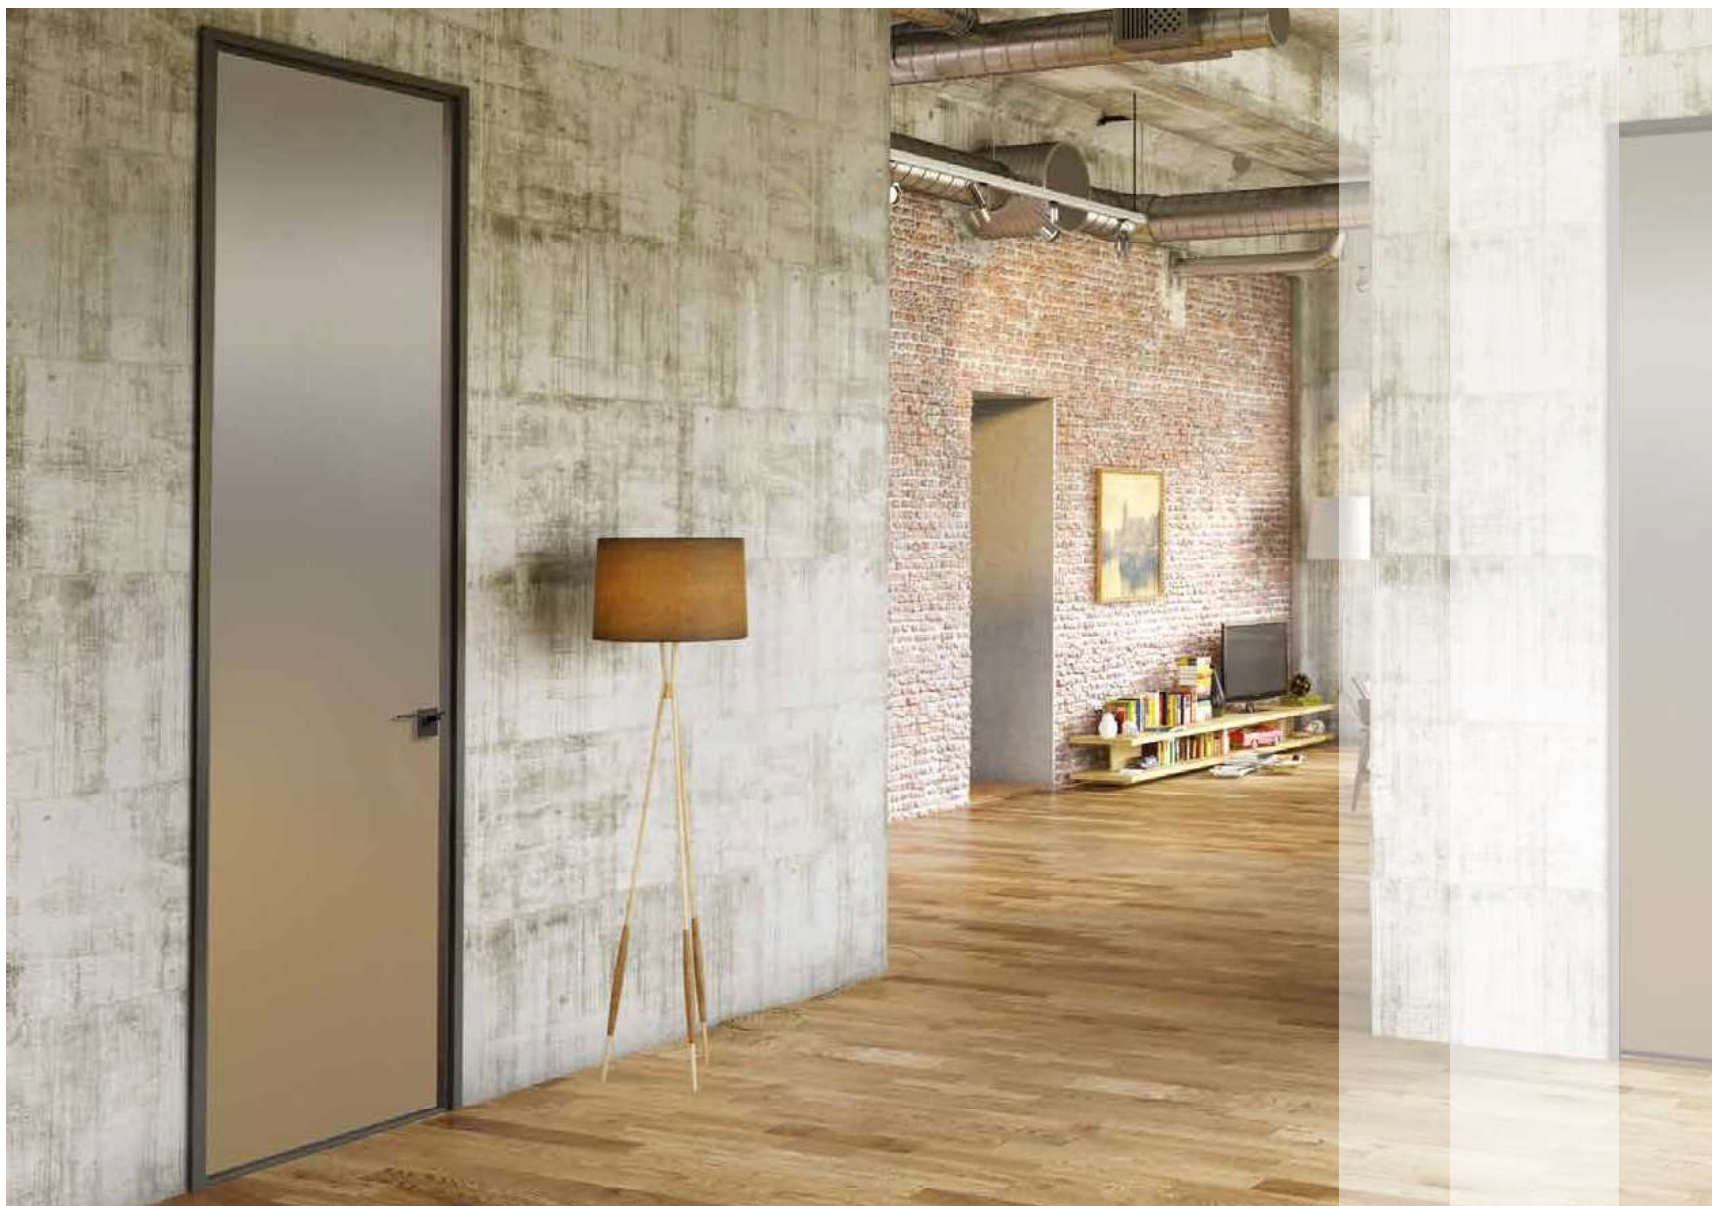

TELAIO SLIM
BT.MYSTIC7

-

TELAIO STAROX GRIGIO
CRISTALLO GRIGIO ACIDATO

///

STAROX GREY FRAME
SATIN ROUGH GREY GLASS