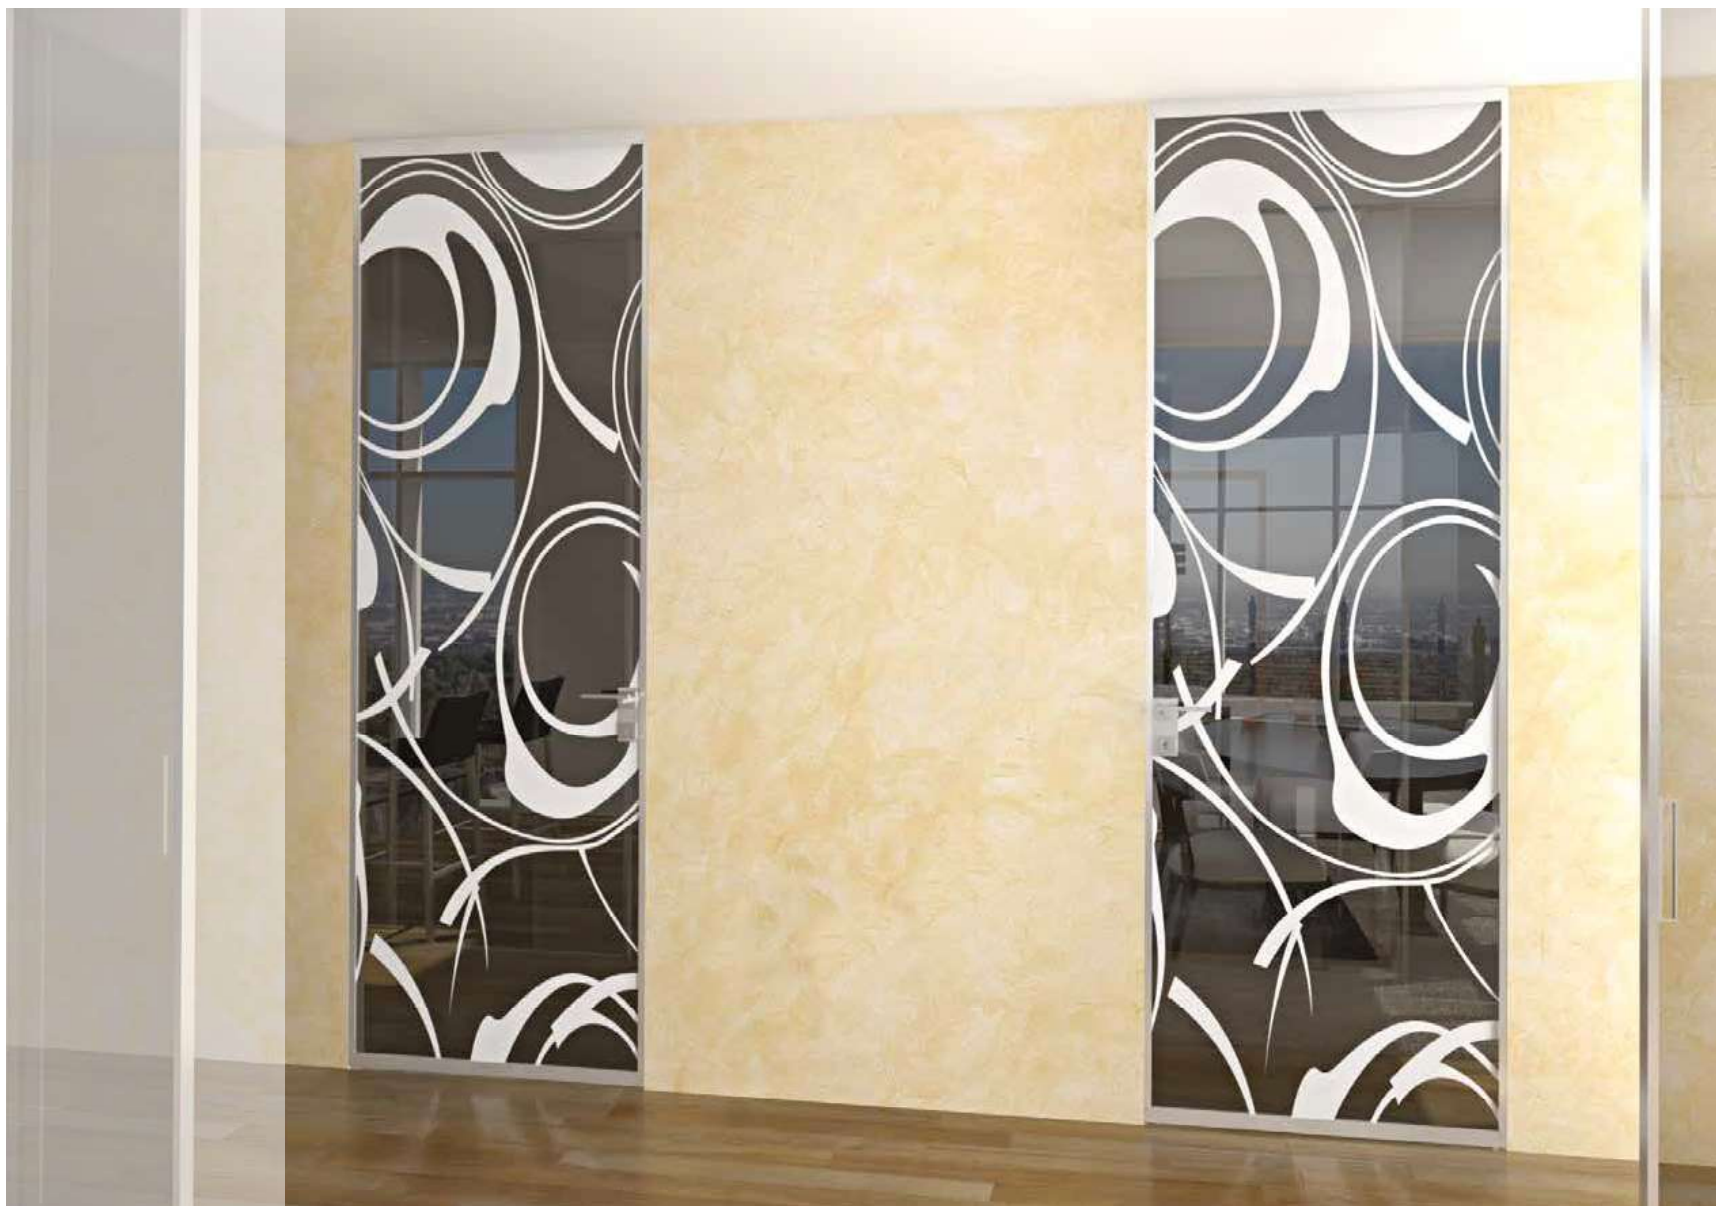

TELAIO GHOST BT.MYSTIC10

-

TELAIO STAROX SILVER
CRISTALLO GRIGIO FUMÈ
DECORO MOD. CERCHIONI

///

STAROX SILVER FRAME
TRANSPARENT GREY GLASS
WITH DECOR MOD. CERCHIONI