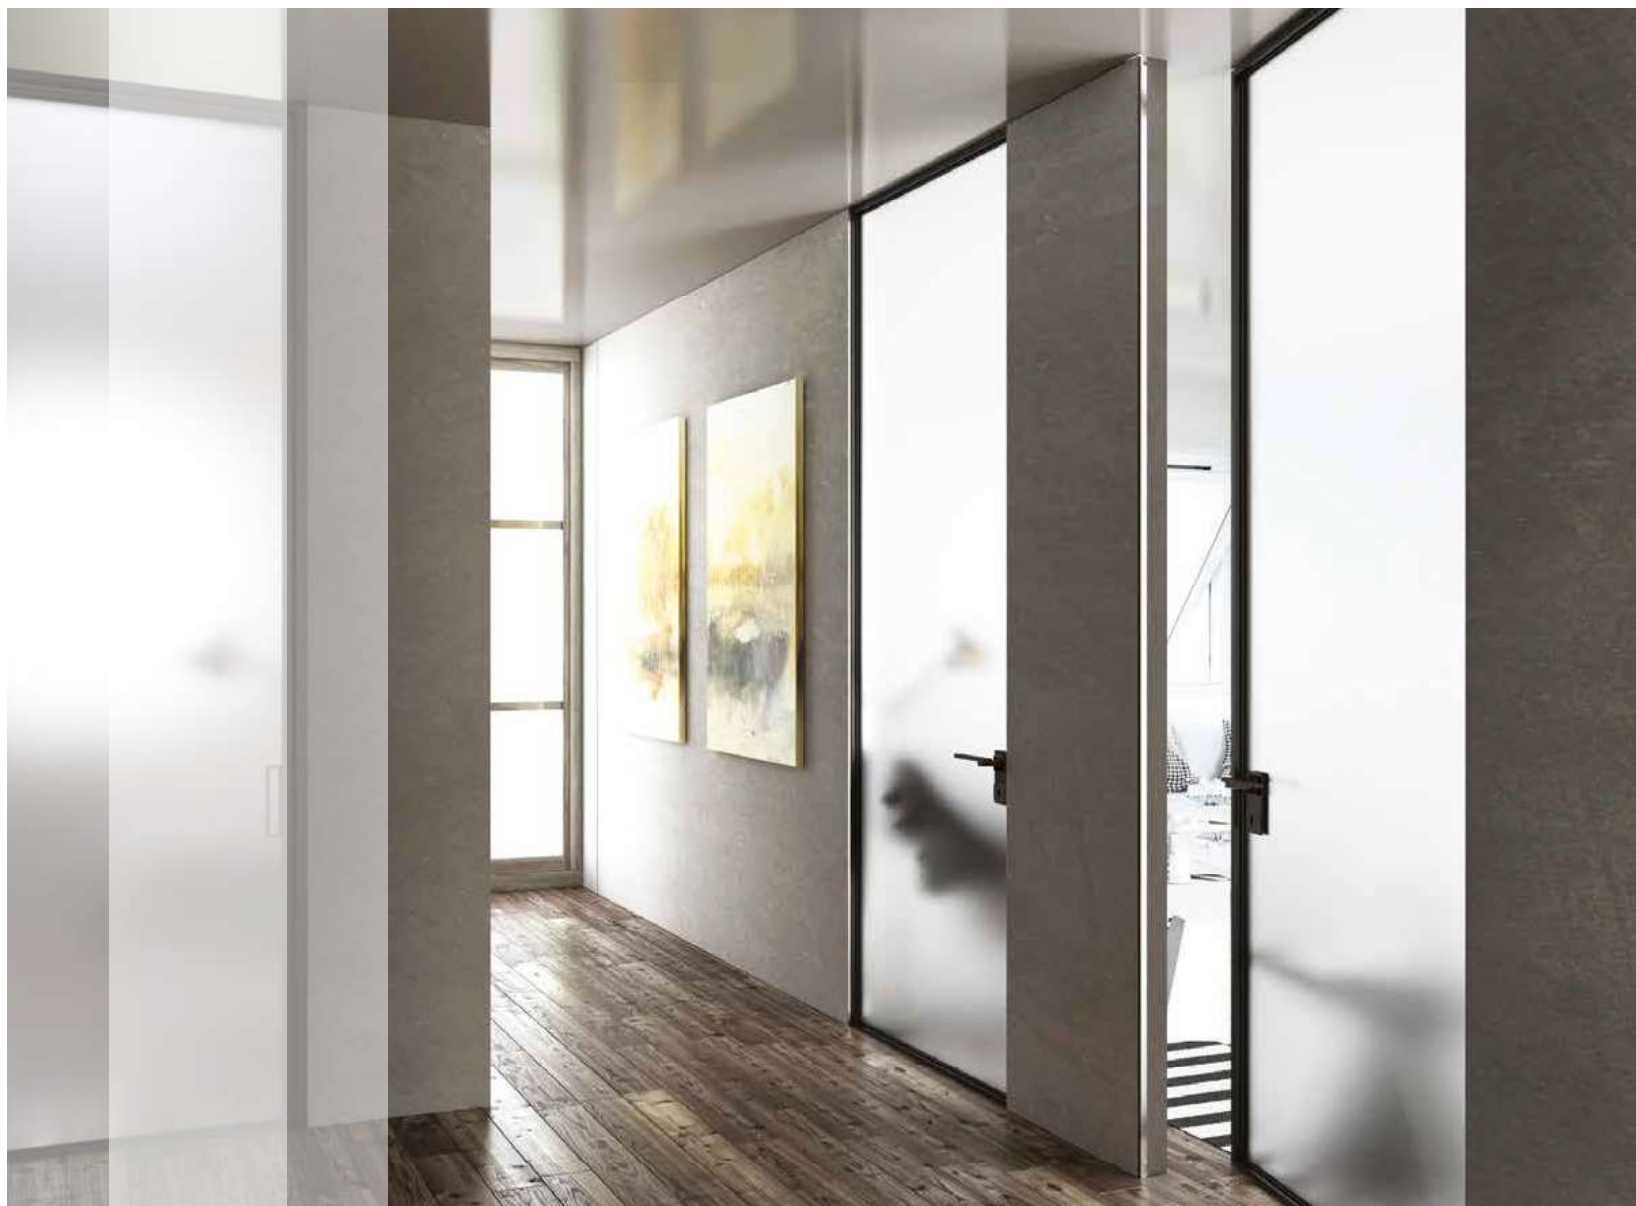

TELAIO GHOST
BT.MYSTIC9

-

TELAIO OXY NERO
CRISTALLO GRIGIO ACIDATO

///

OXY NERO FRAME
SATIN ROUGH GREY GLASS