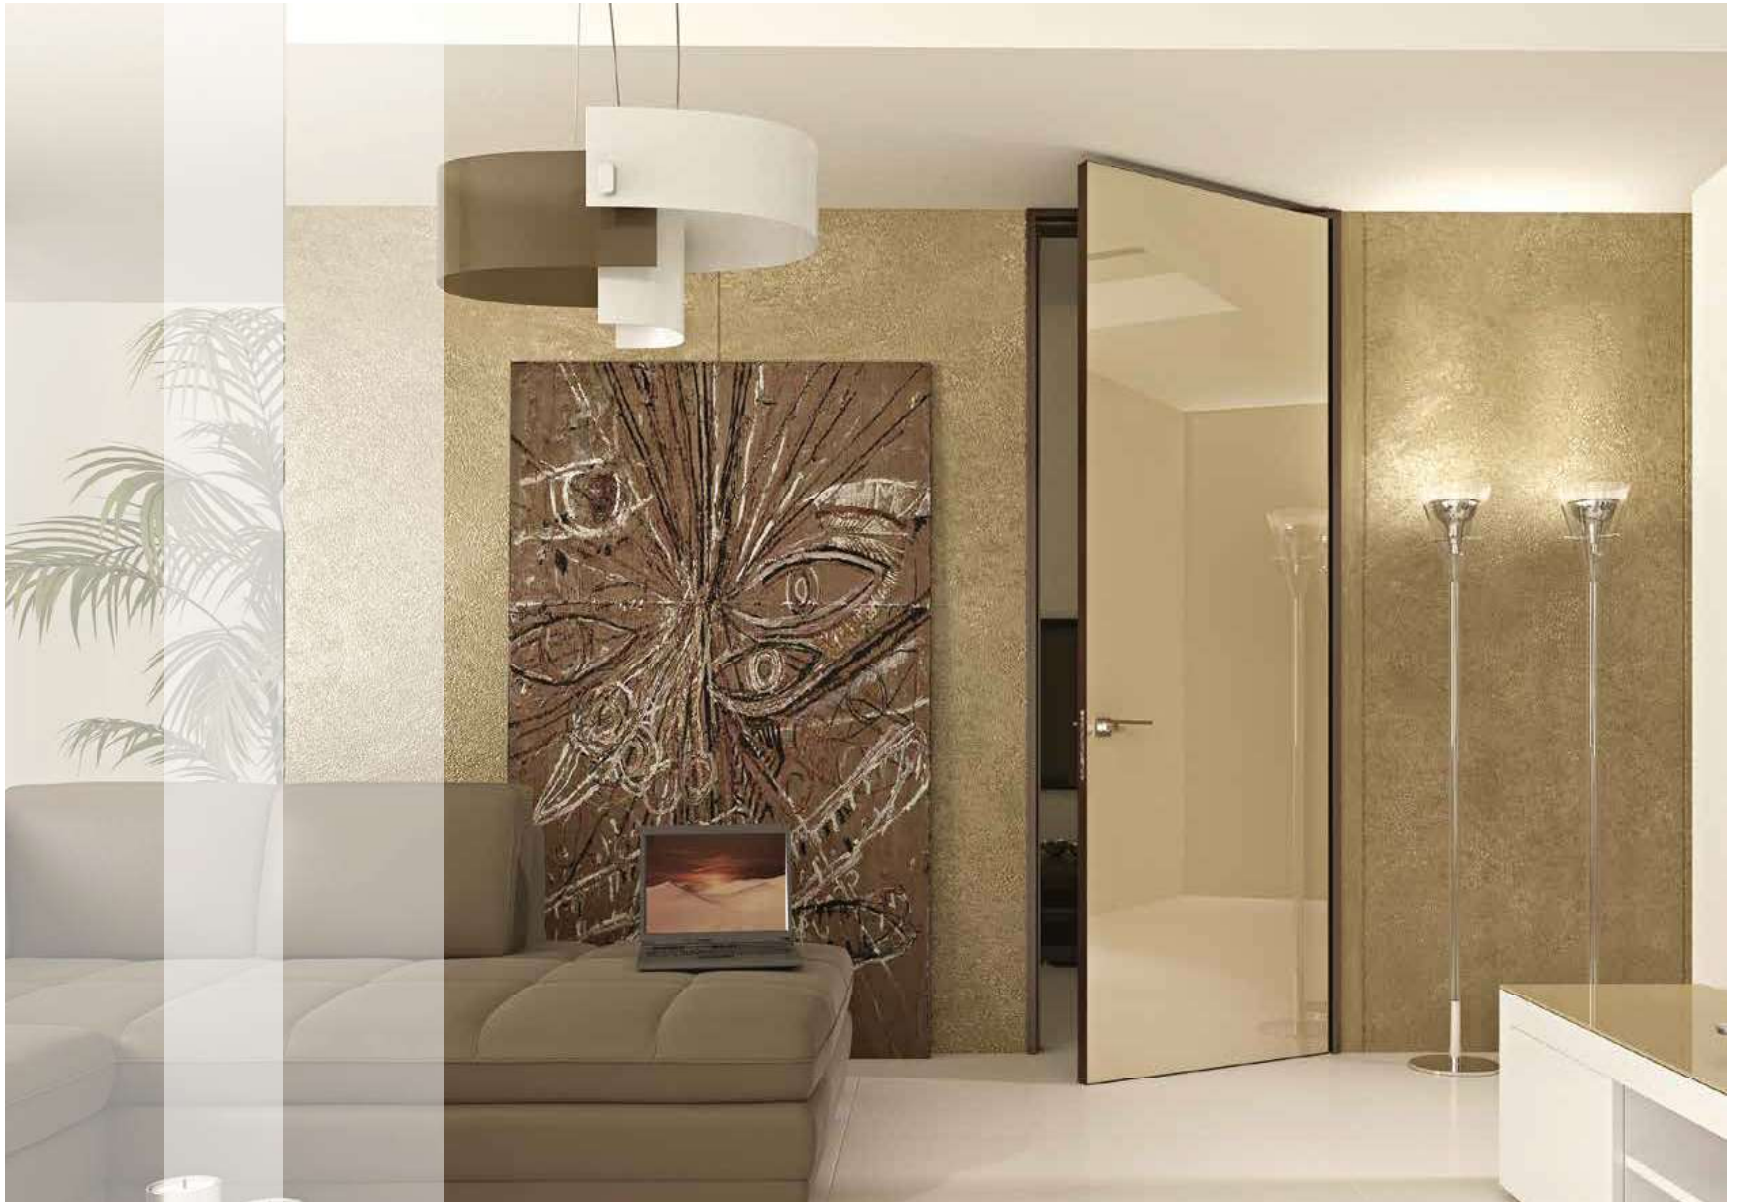

TELAIO SLIM
B.GOLDEN4

-

TELAIO CORTEN
CRISTALLO LACCATO AVORIO RAL 1013

///

CORTEN FRAME
LACQUERED IVORY RAL 1013
GLASS