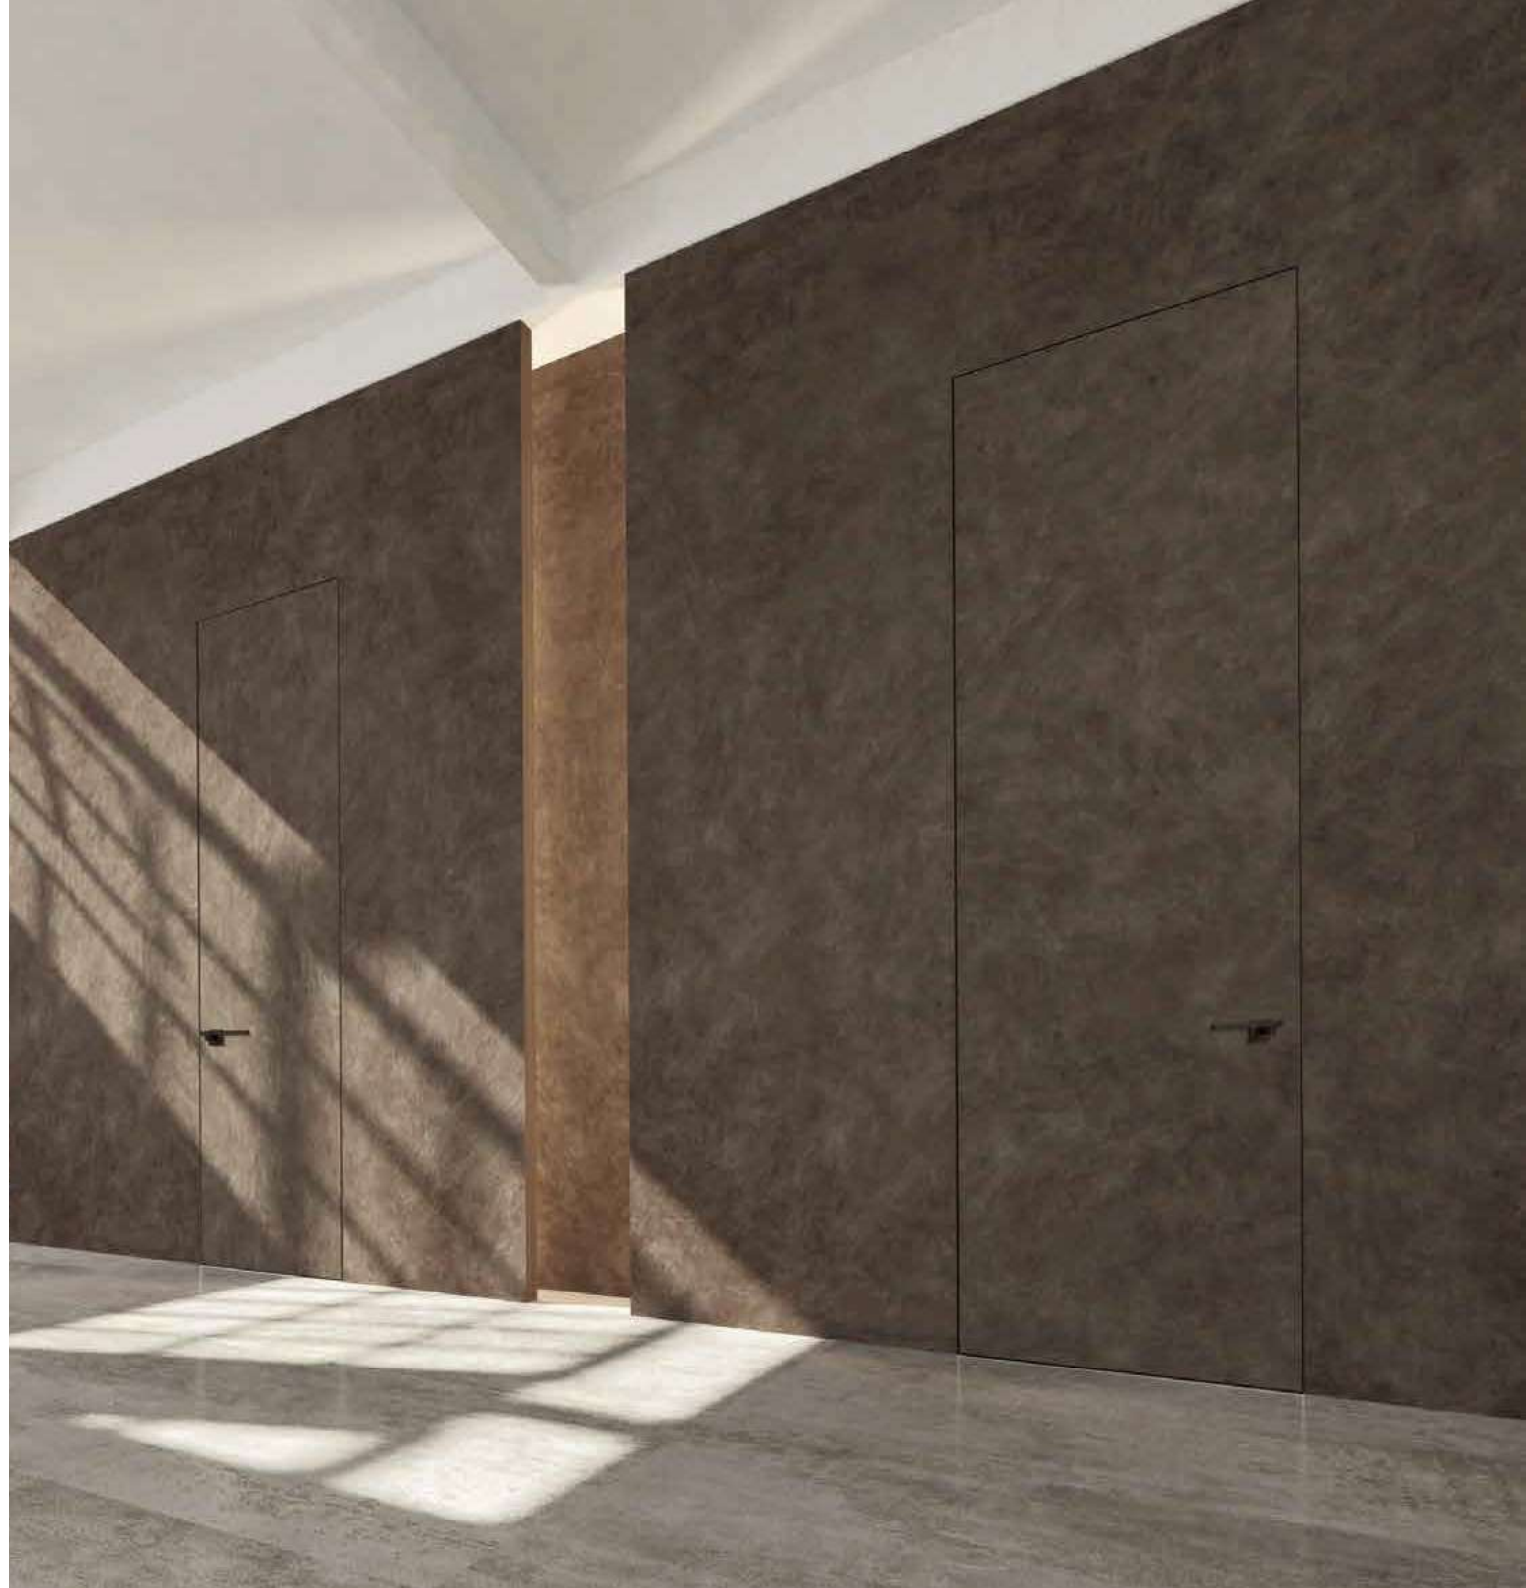

TELAIO GHOST
BT.PLATINUM2

-

TELAIO OXY SILVER
PANNELLO GREZZO
CON PRIMER VERNICIABILE

///

OXY SILVER FRAME
DOOR WITH PRIMER PAINTING