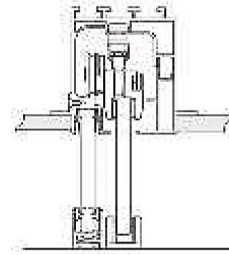

"SV150TM" Ceiling sliding system
Single or double sliding door outside wall

Sistema scorrevole "SVF150TM"

Sistema scorrevole con binario a scomparsa "SVF150TM"
Anta scorrevole e anta fissa

"SVF150TM" Ceiling sliding system
Sliding panel and fixed panel