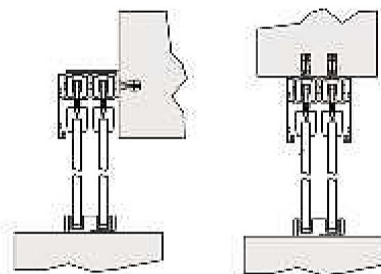

Sistema scorrevole "SC 2050"

Sistema scorrevole con mantovana in alluminio SC 2050
Anta singola o doppia scorrevole esterno parete

SC 2050 sliding system with aluminum cover
Single or double sliding door outside the wall

Sistema scorrevole "SC5010" - "SC5010S"

Sistema scorrevole con mantovana
in alluminio SC5010_ SC5010S
Due ante parallele
Fissaggio a soffitto o a parete

"SC 5010", "SC 5010S" sliding system
with aluminum cover
Two parallels door panels
Ceiling mounting or wall