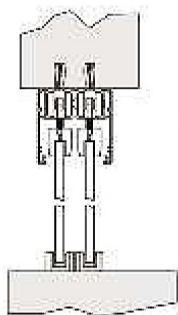

Sistema scorrevole "SC5010" - "SC5010S"

Sistema scorrevole con mantovana
in alluminio SC5010_ SC5010S
Due ante parallele
Fissaggio a soffitto o a parete

"SC 5010", "SC 5010S" sliding system
with aluminum cover
Two parallels door panels
Ceiling mounting or wall