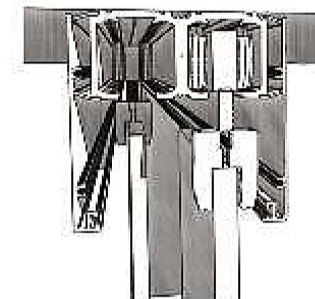

Sistema scorrevole "SC5010TS"
Sistema scorrevole con mantovana in alluminio SC5010T
Due ante parallele a trascinamento
Fissaggio a soffitto o a parete

"SC5010TS" - "SC5010T" sliding system with aluminum cover
Two parallels door panels with telescopic mechanism
Ceiling mounting or wall