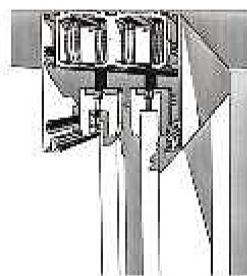

Sistema scorrevole "SC5010" - "SC5010S"

Sistema scorrevole con mantovana
in alluminio SC5010_ SC5010S
Due ante parallele
Fissaggio a soffitto o a parete

"SC 5010", "SC 5010S" sliding system
with aluminum cover
Two parallels door panels
Ceiling mounting or wall

Sistema scorrevole "SC5010TS"
Sistema scorrevole con mantovana in alluminio SC5010T
Due ante parallele a trascinamento
Fissaggio a soffitto o a parete

"SC5010TS" - "SC5010T" sliding system with aluminum cover
Two parallels door panels with telescopic mechanism
Ceiling mounting or wall