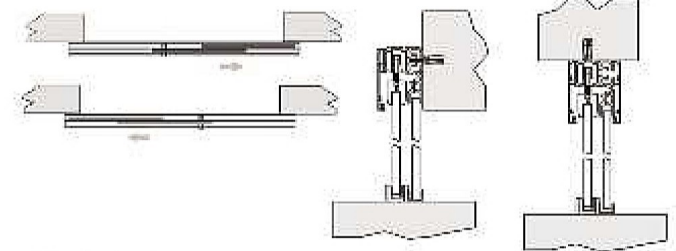

Sistema scorrevole con mantovana in alluminio "SC 4030"
4 ante, 2 mobili e 2 fisse
Mod.LINK_Collezione SABBIA

"SC 4030" sliding system with aluminum cover
4 door panels, 2 sliding and 2 fixed
Mod.LINK_ SABBIA Collection