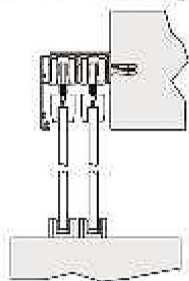

Sistema scorrevole "SC5010" - "SC5010S"

Sistema scorrevole con mantovana
in alluminio SC5010_ SC5010S
Due ante parallele
Fissaggio a soffitto o a parete

"SC 5010", "SC 5010S" sliding system
with aluminum cover
Two parallels door panels
Ceiling mounting or wall

Sistema scorrevole "SC5010TS"
Sistema scorrevole con mantovana in alluminio SC5010T
Due ante parallele a trascinamento
Fissaggio a soffitto o a parete

"SC5010TS" - "SC5010T" sliding system with aluminum cover
Two parallels door panels with telescopic mechanism
Ceiling mounting or wall