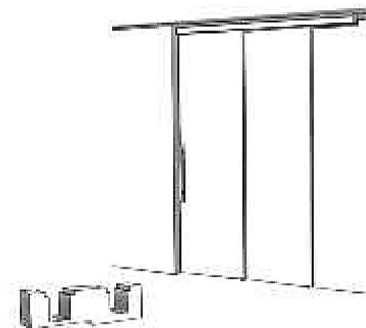

Sistema scorrevole "SC 2050"

Sistema scorrevole con mantovana in alluminio SC 2050
Anta singola o doppia scorrevole esterno parete

SC 2050 sliding system with aluminum cover
Single or double sliding door outside the wall

Sistema scorrevole "SC5010" - "SC5010S"

Sistema scorrevole con mantovana
in alluminio SC5010_ SC5010S
Due ante parallele
Fissaggio a soffitto o a parete

"SC 5010", "SC 5010S" sliding system
with aluminum cover
Two parallels door panels
Ceiling mounting or wall