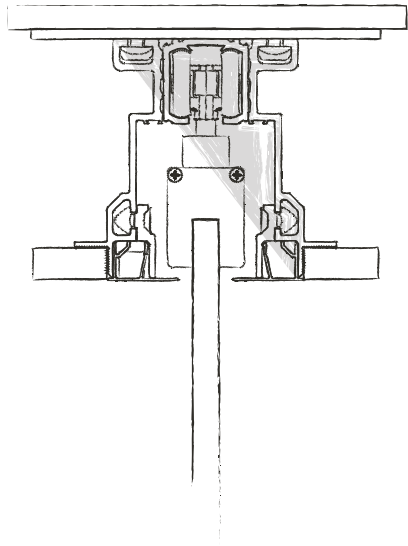

Technologically superior projects always made to measure for the customer, SKY allows you to eliminate any visual obstacle on the composition by dividing the rooms with a thin "glass blade" from the floor up to the ceiling increasing the perception of the surrounding space and depth, the design and the result will surprise you.

BINARIO SKY
a scomparsa / 2 vie
SB. CRYSTAL10

BINARIO OXY SILVER
CRISTALLO TRASPARENTE
CRISTALLO SATINATO EXTRACHIARO
DECORO MOD. MILLERIGHE
MANIGLIONE INOX 1200 MM

///

OXY SILVER TRACK
TRANSPARENT GLASS
SATIN EXTRACLEAR GLASS
DECOR MILLERIGHE
STAINLESS STEEL HANDLE
INOX 1200 MM